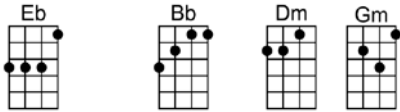

SING Bb

ANNIE'S SONG - John Denver

3/4 123 123 12 (without intro)

Intro: |  |  |  |  |  |  |  | |

You fill up my sens - es like a night in a forest

Like the mountains in spring-time like a walk in the rain

Like a storm in the de - sert like a sleepy blue ocean

You fill up my sens - es come fill me a-gain

Come let me love you, let me give my life to you

Let me drown in your laugh - ter, let me die in your arms

Let me lay down be-side you, let me always be with you

Come let me love you, come love me a-gain

p.2. Annie's Song

Instrumental- 2 1/2 lines of verse

Let me give my life to you

Come let me love you, come love me a-gain