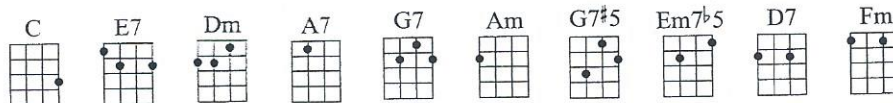

I'll Be Seeing You

Words and Music by
IRVING KAHAL and SAMMY FAIN

FIRST NOTE

Bittersweet

C E7 Dm A7 G7 Am G7#5 Em7b5 D7 Fm

C E7 Dm A7 Dm A7

1. I'll be see - ing you in all the old fa - mil - iar plac - es that this heart of
2. I'll be see - ing you in ev - 'ry love - ly sum - mer's day, in ev - 'ry - thing that's

To Coda Φ

Dm G7 C Am Dm

mine em-brac - es all day through. In that small ca - fé, the park a -
light and gay, I'll

G7 C G7#5 *D.C. al Coda*

cross the way, the chil - dren's ca - rou - sel, the chest - nut trees, the wish - ing well.