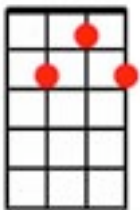

You're A Grand Old Flag / Yankee Doodle Boy (Medley)

(George M. Cohan)

Chords
used in
this song:

Cmaj

G7

D7

A7

Dmin

C
You're a grand old flag, you're a high-flying flag

G7

And forever in peace may you wave

C

You're the emblem of the land I love

D7

G7

The home of the free and the brave...

C

Ev'ry heart beats true 'neath the Red, White and Blue

A7

Dm

Where there's never a boast or brag

C

G7

But should auld acquaintance be forgot

C

D7

I've got a Yankee Doodle sweetheart

G7

C

She's my Yankee Doodle joy

C

Yankee Doodle came to London just to ride the ponies