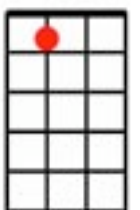

You're A Grand Old Flag / Yankee Doodle Boy (Medley)

(George M. Cohan)

Chords
used in
this song:

Cmaj

G7

D7

A7

Dmin

C
You're a grand old flag, you're a high-flying flag

G7

And forever in peace may you wave

C

You're the emblem of the land I love

D7

G7

The home of the free and the brave...