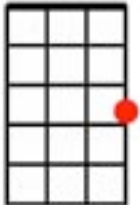

You're A Grand Old Flag / Yankee Doodle Boy (Medley)

(George M. Cohan)

Chords
used in
this song:

Cmaj

G7

D7

A7

Dmin

C
You're a grand old flag, you're a high-flying flag

G7

And forever in peace may you wave

C

You're the emblem of the land I love

D7

G7

The home of the free and the brave...

C

Ev'ry heart beats true 'neath the Red, White and Blue

A7

Dm

Where there's never a boast or brag

C

G7

But should auld acquaintance be forgot

C

D7

I've got a Yankee Doodle sweetheart

G7

C

She's my Yankee Doodle joy

C

Yankee Doodle came to London just to ride the ponies