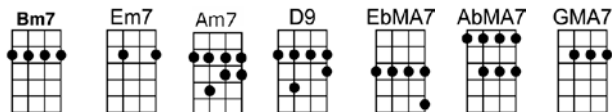

MOON RIVER

3/4 123 123

Intro:

Moon River, wider than a mile, I'm crossing you in style some day

Old dream maker, you heart breaker, wher-e-ver you're go - in' I'm go - in' your way

Two drifters, off to see the world. There's such a lot of world to see.

We're af - ter the same rainbow's end, waitin' 'round the bend,

My Huckleberry friend, Moon River, and me.

MOON RIVER

3/4 123 123

Intro: Bm7 Em7 Am7 D9

GMA7 Em C7b5 GMA7 C7b5 GMA7 F#m7b5 B7
Moon River, wider than a mile, I'm crossing you in style some day

Em G7 CMA7 F7b5 Em Em7 C#m7b5 F#7b9 Bm7 E7 Am7 D9
Old dream maker, you heart breaker, wher-e-ver you're go - in' I'm go - in' your way

GMA7 Em C7b5 GMA7 C7b5 GMA7 F#m7b5 B7
Two drifters, off to see the world. There's such a lot of world to see.

Em Em7 C#m7b5 C13 GMA7 CMA7 GMA7 CMA7
We're af - ter the same rainbow's end, waitin' 'round the bend,

Bm7 Em7 Am7 D9 EbMA7 AbMA7 GMA7
My Huckleberry friend, Moon River, and me.