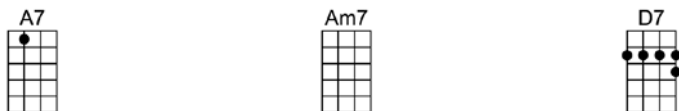

# ON A SLOW BOAT TO CHINA

4/4 1...2...1234 w. m. Frank Loesser

I'd love to get you on a slow boat to China, all to my- self, a-lone

4

Get you and keep you in my arms ever - more

Leave all the others.... waiting on a fara-way shore.

Out on the briny with a moon big and shiny melting your heart of stone.

4

1.

I'd love to get you on a slow boat to China, all to my-self a - lone.

repeat

2.

I'd love to get you on a slow boat to China, all to my-self a - lone, to - ge - ther ,

A7 Am7 D7  
Leave all the others.... waiting on a fara-way shore.

G E7 Am Bbdim G B7 C Bm7b5 E7  
Out on the briny with a moon big and shiny melting your heart of stone.  
4

Am Cm6 G F E7 A7 Am7 D7 G Bbdim Am7 D7 repeat  
1. I'd love to get you on a slow boat to China, all to my-self a - lone.

Am Cm6 G F E7 A7 Am7 D7 G F#7 F7 E7  
2. I'd love to get you on a slow boat to China, all to my-self a - lone, to- ge-ther,

Am7 C#7 D7 G C9 G G6  
All....to...my...-self.....a - lone.  
4 4 4 4 6