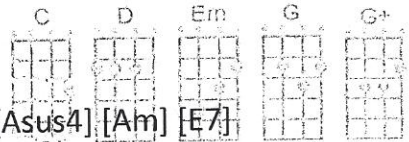

Sunny Afternoon The Kinks

Hear this song at: <http://www.youtube.com/watch?v=1h1oRP7FfBw>

From: Richard G's Ukulele Songbook www.scorpex.net/uke.htm

Intro (2 strums each chord): [Am] [Am7-5] [F#m-5] [F] [A5] [Asus4] [Am] [E7]
 [Am] [Am7-5] [F#m-5] [F] [A5] [Asus4] [Am] [E7]