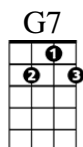

CHORDS USED IN THIS SONG

"Ukulele Lady" by Kahn and Whiting, performed by Better Midler

Verse 1:

[F] I saw the splendor [C7] of the [F] moonlight
On Hono [Db7] lu [C7] lu [F] Bay
There something tender [C7] in the [F] moonlight
On Hono [Db7] lu [C7] lu [F] Bay

[Dm] And all the beaches are full of peaches
[Am] Who bring their 'ukes' along
[F] And in the glimmer of the moonlight
They love to [G7] sing this [C7] song

Chorus:

If [F] you [Am] like-a [Dm] Ukulele [C7] Lady
[F] Ukulele [Am] Lady like-a you [Dm] [F]
If [Gm] you [C7] like to linger [Gm] where it's [C7] shady
[Gm] Ukulele [C7] Lady linger [F] too
If you [Am] kiss a [Dm] Ukulele [C7] Lady
[F] While you promise [Am] ever to be [Dm] true [F]
And [Gm] she [C7] see an [Gm] other Uk [C7] ulele
[Gm] Lady fool a [C7] round with [F] you

[Bb] Maybe she'll sigh
[F] Maybe she'll cry
[G7] Maybe she'll find somebody else
[C] Bye and [C7] bye

To [F] sing [Am] to [Dm] When it's cool and [C7] shady
[F] Where the tricky [Am] Wicki Wackies [Dm] woo [F]
If [Gm] you [C7] like a [Gm] Ukulele [C7] Lady
[Gm] Ukulele Lady like a [F] you