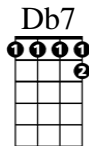

CHORDS USED IN THIS SONG

"Ukulele Lady" by Kahn and Whiting, performed by Better Midler

Verse 1:

[F] I saw the splendor [C7] of the [F] moonlight
On Hono [Db7] lu [C7] lu [F] Bay
There something tender [C7] in the [F] moonlight
On Hono [Db7] lu [C7] lu [F] Bay

[Dm] And all the beaches are full of peaches
[Am] Who bring their 'ukes' along
[F] And in the glimmer of the moonlight
They love to [G7] sing this [C7] song

Chorus:

If [F] you [Am] like-a [Dm] Ukulele [C7] Lady
[F] Ukulele [Am] Lady like-a you [Dm] [F]
If [Gm] you [C7] like to linger [Gm] where it's [C7] shady
[Gm] Ukulele [C7] Lady linger [F] too
If you [Am] kiss a [Dm] Ukulele [C7] Lady
[F] While you promise [Am] ever to be [Dm] true [F]
And [Gm] she [C7] see an [Gm] other Uk [C7] ulele
[Gm] Lady fool a [C7] round with [F] you

[Bb] Maybe she'll sigh
[F] Maybe she'll cry
[G7] Maybe she'll find somebody else
[C] Bye and [C7] bye

To [F] sing [Am] to [Dm] When it's cool and [C7] shady
[F] Where the tricky [Am] Wicki Wackies [Dm] woo [F]
If [Gm] you [C7] like a [Gm] Ukulele [C7] Lady
[Gm] Ukulele Lady like a [F] you