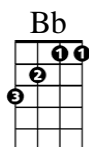

CHORDS USED IN THIS SONG

"Ukulele Lady" by Kahn and Whiting, performed by Better Midler

Verse 1:

[F] I saw the splendor [C7] of the [F] moonlight
On Hono [Db7] lu [C7] lu [F] Bay
There something tender [C7] in the [F] moonlight
On Hono [Db7] lu [C7] lu [F] Bay

[Dm] And all the beaches are full of peaches
[Am] Who bring their 'ukes' along
[F] And in the glimmer of the moonlight
They love to [G7] sing this [C7] song

Chorus:

If [F] you [Am] like-a [Dm] Ukulele [C7] Lady
[F] Ukulele [Am] Lady like-a you [Dm] [F]
If [Gm] you [C7] like to linger [Gm] where it's [C7] shady
[Gm] Ukulele [C7] Lady linger [F] too
If you [Am] kiss a [Dm] Ukulele [C7] Lady
[F] While you promise [Am] ever to be [Dm] true [F]
And [Gm] she [C7] see an [Gm] other Uk [C7] ulele
[Gm] Lady fool a [C7] round with [F] you

[Bb] Maybe she'll sigh
[F] Maybe she'll cry
[G7] Maybe she'll find somebody else
[C] Bye and [C7] bye

To [F] sing [Am] to [Dm] When it's cool and [C7] shady
[F] Where the tricky [Am] Wicki Wackies [Dm] woo [F]
If [Gm] you [C7] like a [Gm] Ukulele [C7] Lady
[Gm] Ukulele Lady like a [F] you