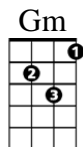

CHORDS USED IN THIS SONG

"Ukulele Lady" by Kahn and Whiting, performed by Better Midler

Verse 1:

[F] I saw the splendor [C7] of the [F] moonlight
On Hono [Db7] lu [C7] lu [F] Bay
There something tender [C7] in the [F] moonlight
On Hono [Db7] lu [C7] lu [F] Bay

[Dm] And all the beaches are full of peaches
[Am] Who bring their 'ukes' along
[F] And in the glimmer of the moonlight
They love to [G7] sing this [C7] song

Chorus:

If [F] you [Am] like-a [Dm] Ukulele [C7] Lady
[F] Ukulele [Am] Lady like-a you [Dm] [F]
If [Gm] you [C7] like to linger [Gm] where it's [C7] shady
[Gm] Ukulele [C7] Lady linger [F] too
If you [Am] kiss a [Dm] Ukulele [C7] Lady
[F] While you promise [Am] ever to be [Dm] true [F]
And [Gm] she [C7] see an [Gm] other Uk [C7] ulele
[Gm] Lady fool a [C7] round with [F] you

[Bb] Maybe she'll sigh
[F] Maybe she'll cry
[G7] Maybe she'll find somebody else
[C] Bye and [C7] bye

To [F] sing [Am] to [Dm] When it's cool and [C7] shady
[F] Where the tricky [Am] Wicki Wackies [Dm] woo [F]
If [Gm] you [C7] like a [Gm] Ukulele [C7] Lady
[Gm] Ukulele Lady like a [F] you