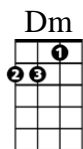

CHORDS USED IN THIS SONG

"Ukulele Lady" by Kahn and Whiting, performed by Better Midler

Verse 1:

[F] I saw the splendor [C7] of the [F] moonlight
On Hono [Db7] lu [C7] lu [F] Bay
There something tender [C7] in the [F] moonlight
On Hono [Db7] lu [C7] lu [F] Bay

[Dm] And all the beaches are full of peaches
[Am] Who bring their 'ukes' along
[F] And in the glimmer of the moonlight
They love to [G7] sing this [C7] song

Chorus:

If [F] you [Am] like-a [Dm] Ukulele [C7] Lady
[F] Ukulele [Am] Lady like-a you [Dm] [F]
If [Gm] you [C7] like to linger [Gm] where it's [C7] shady
[Gm] Ukulele [C7] Lady linger [F] too
If you [Am] kiss a [Dm] Ukulele [C7] Lady
[F] While you promise [Am] ever to be [Dm] true [F]
And [Gm] she [C7] see an [Gm] other Uk [C7] ulele
[Gm] Lady fool a [C7] round with [F] you

[Bb] Maybe she'll sigh
[F] Maybe she'll cry
[G7] Maybe she'll find somebody else
[C] Bye and [C7] bye

To [F] sing [Am] to [Dm] When it's cool and [C7] shady
[F] Where the tricky [Am] Wicki Wackies [Dm] woo [F]
If [Gm] you [C7] like a [Gm] Ukulele [C7] Lady
[Gm] Ukulele Lady like a [F] you