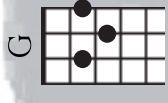

### Verse 1 Key of G

I keep a close watch on this heart of mine  
 I keep my eyes wide open all the time  
 I keep the ends out for the tie that binds  
 Because you're mine, I walk the line

D7

G

C

### Verse 2 Key of C

I find it very, very easy to be true  
 I find myself alone when each day's through  
 Yes, I'll admit that I'm a fool for you  
 Because you're mine, I walk the line

F

G

C

### Verse 3 Key of F

As sure as night is dark and day is light  
 I keep you on my mind both day and night  
 And happiness I've known proves that it's right  
 Because you're mine, I walk the line

F

C

Bb