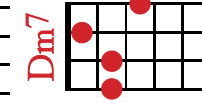

The Rainbow Connection

Kermit the Frog

Ukulele Club of Santa Cruz Special Edition

(Intro A > Asus4 //)

F#m Bm E7

Why are there so many songs about rainbows

and what's on the other side?

A F#m D

A

Rainbows are visions, but only illusions

and rainbows have nothing to hide

A F#m D

A

A/G# F#m E7

Dmaj7

So we've been told and some choose to believe it

C#m7

I know they're wrong, wait and see

Bm7 E7 C#m7 F#

Someday we'll find it, the rainbow connection

The lovers, the dreamers and me

Bm E7 A

Who said that every wish would be heard and answered

when wished on the morning star?

The lovers, the dreamers and me

Bm7 E7 C#m7 F#

Someday we'll find it, the rainbow connection

The lovers, the dreamers and me

Bm E7 A

All of us under its spell

D C# E7 F [majestic modulation]

We know that it's probably ma---gic