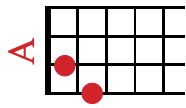

The Rainbow Connection

Kermit the Frog

Ukulele Club of Santa Cruz Special Edition

(Intro A > Asus4 //)

F#m Bm E7

Why are there so many songs about rainbows

and what's on the other side?

A F#m D

A

Rainbows are visions, but only illusions

and rainbows have nothing to hide

A F#m D

A

A/G# F#m E7

Dmaj7

So we've been told and some choose to believe it

C#m7

I know they're wrong, wait and see

Bm7 E7 C#m7 F#

Someday we'll find it, the rainbow connection

The lovers, the dreamers and me

Bm E7 A

Who said that every wish would be heard and answered

when wished on the morning star?

The lovers, the dreamers and me

Bm7 E7 C#m7 F#

Someday we'll find it, the rainbow connection

The lovers, the dreamers and me

Bm E7 A

All of us under its spell

D C# E7 F [majestic modulation]

We know that it's probably ma---gic