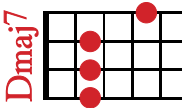

Who said that every wish would be heard and answered

when wished on the morning star?

Somebody thought of that and someone believed it

Look what it's done so far

A F#m D