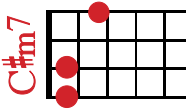

The Rainbow Connection

Kermit the Frog

Ukulele Club of Santa Cruz Special Edition

(Intro A > Asus4 //)

F#m Bm E7

Why are there so many songs about rainbows

and what's on the other side?

A F#m D

A

Rainbows are visions, but only illusions

and rainbows have nothing to hide

A F#m D

A

A/G# F#m E7

Dmaj7

So we've been told and some choose to believe it

C#m7

I know they're wrong, wait and see

Bm7 E7 C#m7 F#

Someday we'll find it, the rainbow connection

The lovers, the dreamers and me

Bm E7 A

Who said that every wish would be heard and answered

when wished on the morning star?

The lovers, the dreamers and me

Bm7 E7 C#m7 F#

Someday we'll find it, the rainbow connection

The lovers, the dreamers and me

Bm E7 A

All of us under its spell

D C# E7 F [majestic modulation]

We know that it's probably ma---gic