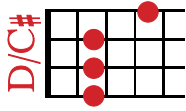

The Rainbow Connection

Kermit the Frog

Ukulele Club of Santa Cruz Special Edition

(Intro A > Asus4 //)

F#m Bm E7

Why are there so many songs about rainbows

and what's on the other side?

A F#m D

A

Rainbows are visions, but only illusions

and rainbows have nothing to hide

A F#m D

A

A/G# F#m E7

Dmaj7

So we've been told and some choose to believe it

C#m7

I know they're wrong, wait and see

Bm7 E7 C#m7 F#

Someday we'll find it, the rainbow connection

The lovers, the dreamers and me

Bm E7 A

Who said that every wish would be heard and answered

when wished on the morning star?

The lovers, the dreamers and me

Bm7 E7 C#m7 F#

Someday we'll find it, the rainbow connection

The lovers, the dreamers and me

Bm E7 A

All of us under its spell

D C# E7 F [majestic modulation]

We know that it's probably ma---gic