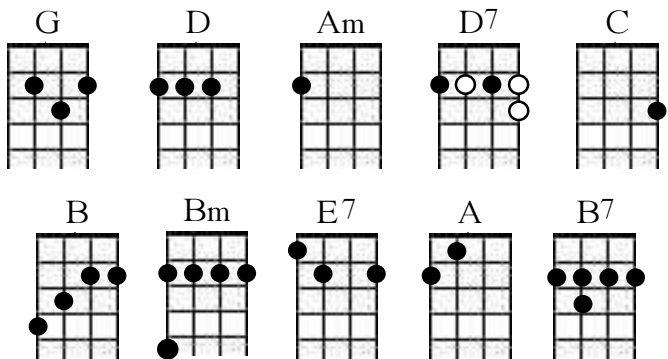

# Stand By Your Man

Ukulele Club of Santa Cruz August 2003

Tammy Wynette & Billy Sherrill

**G** **D**  
 Sometimes it's hard being a woman  
**Am** **D7** **G**  
 Giving all your love to just one man  
**C**  
 You'll have bad times  
**G**  
 And he'll have good times  
**Am** **D**  
 Doing things that you don't understand  
  
**G** **D**  
 But if you love him, you'll forgive him  
**Am** **D7** **G**  
 Even though he's hard to understand  
**C**  
 And if you love him  
**G** **C**  
 Oh, be proud of him  
**G** **D7** **G** **C** **G** **D**  
 'cause after all he's just a man

**G** **B**  
 Stand by your man  
**C** **(Bm)** **Am**  
 Give him two arms to cling to  
**G** **E7**  
 And something warm to come to  
**A** **D7**  
 When nights are cold and lonely  
  
**G** **B**  
 Stand by your man  
**C** **(Bm)** **Am**  
 And tell the world you love him  
**G** **D** **D7** **B7** **E7**  
 Keep giving all the love you can  
**C** **D** **G** **C** **G** **D7**  
 Stand by your man

**G** **B**  
 Stand by your man  
**C** **(Bm)** **Am**  
 And show the world you love him  
**G** **D** **D7** **B7** **E7**  
 Keep giving all the love you can  
**C** **D** **G** **C** **G** **D** **G**  
 Stand by your man