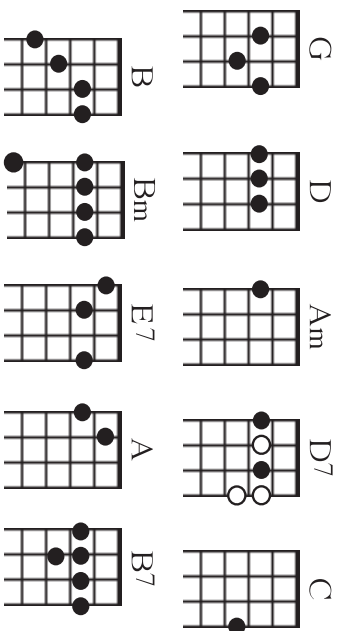

Stand By Your Man

Ukulele Club of Santa Cruz August 2003

Tammy Wynette & Billy Sherrill

G Sometimes it's hard being a woman **D**
Am Giving all your love to just one man **G**
C You'll have bad times **G**
 And he'll have good times **D**
Am Doing things that you don't understand **D**
G But if you love him, you'll forgive him **D**
Am Even though he's hard to understand **G**
C And if you love him **C**
G Oh, be proud of him **C**
G 'cause after all he's just a man **D7** **G** **C** **G** **D**

G Stand by your man **B**
C Give him two arms to cling to **Am**
G And something warm to come to **E7**
A When nights are cold and lonely **D7**

G Stand by your man **B**
C And tell the world you love him **Am**
G Keep giving all the love you can **D** **D7** **B7** **E7**
C Stand by your man **G** **C** **G** **D7**

G Stand by your man **B**
C And show the world you love him **Am**
G Keep giving all the love you can **D** **D7** **B7** **E7**
C Stand by your man **G** **C** **G** **D** **G**