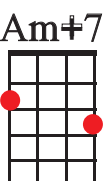

# AS TIME GOES BY

WORDS & MUSIC BY HERMAN HUPFIELD 1931

DM7 G7 Gm6 G7  
 YOU MUST REMEMBER THIS, A KISS IS STILL A KISS.  
 C DM7 CDIM EM  
 A SIGH IS JUST A SIGH;  
 D7 G7  
 THE FUNDAMENTAL THINGS APPLY,  
 DM7 G7 C EDIM DM7 G7  
 AS TIME GOES BY

DM7 G7 Gm6 G7  
 AND WHEN TWO LOVERS WOO, THEY STILL SAY I LOVE YOU,  
 C DM7 CDIM EM  
 ON THAT YOU CAN RELY;  
 D7 G7  
 NO MATTER WHAT THE FUTURE BRINGS  
 DM7 G7 C F DIM C C7  
 AS TIME GOES BY

F A7  
 MOONLIGHT AND LOVE SONGS NEVER OUT OF DATE,  
 DM CDIM  
 HEARTS FULL OF PASSION JEALOUSY AND HATE,  
 AM AM+7 AM7 D7  
 WOMAN NEEDS MAN, AND MAN MUST HAVE HIS MATE,  
 G7 GDIM G7  
 THAT NO ONE CAN DENY.