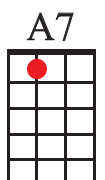

# AS TIME GOES BY

WORDS & MUSIC BY HERMAN HUPFIELD 1931

DM7 G7 Gm6 G7  
 YOU MUST REMEMBER THIS, A KISS IS STILL A KISS.  
 C DM7 CDIM EM  
 A SIGH IS JUST A SIGH;  
 D7 G7  
 THE FUNDAMENTAL THINGS APPLY,  
 DM7 G7 C EDIM DM7 G7  
 AS TIME GOES BY

DM7 G7 Gm6 G7  
 AND WHEN TWO LOVERS WOO, THEY STILL SAY I LOVE YOU,  
 C DM7 CDIM EM  
 ON THAT YOU CAN RELY;  
 D7 G7  
 NO MATTER WHAT THE FUTURE BRINGS  
 DM7 G7 C F DIM C C7  
 AS TIME GOES BY

F A7  
 MOONLIGHT AND LOVE SONGS NEVER OUT OF DATE,  
 DM CDIM  
 HEARTS FULL OF PASSION JEALOUSY AND HATE,  
 AM AM+7 AM7 D7  
 WOMAN NEEDS MAN, AND MAN MUST HAVE HIS MATE,  
 G7 GDIM G7  
 THAT NO ONE CAN DENY.