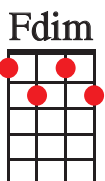

# AS TIME GOES BY

WORDS & MUSIC BY HERMAN HUPFIELD 1931

DM7 G7 Gm6 G7  
 YOU MUST REMEMBER THIS, A KISS IS STILL A KISS.  
 C DM7 CDIM EM  
 A SIGH IS JUST A SIGH;  
 D7 G7  
 THE FUNDAMENTAL THINGS APPLY,  
 DM7 G7 C EDIM DM7 G7  
 AS TIME GOES BY