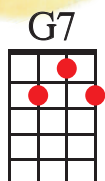

# AS TIME GOES BY

WORDS & MUSIC BY HERMAN HUPFIELD 1931

DM7 G7 Gm6 G7  
 YOU MUST REMEMBER THIS, A KISS IS STILL A KISS.  
 C DM7 CDIM EM  
 A SIGH IS JUST A SIGH;  
 D7 G7  
 THE FUNDAMENTAL THINGS APPLY,  
 DM7 G7 C EDIM DM7 G7  
 AS TIME GOES BY

DM7 G7 Gm6 G7  
 AND WHEN TWO LOVERS WOO, THEY STILL SAY I LOVE YOU,  
 C DM7 CDIM EM  
 ON THAT YOU CAN RELY;  
 D7 G7  
 NO MATTER WHAT THE FUTURE BRINGS  
 DM7 G7 C F DIM C C7  
 AS TIME GOES BY

F A7  
 MOONLIGHT AND LOVE SONGS NEVER OUT OF DATE,  
 DM CDIM  
 HEARTS FULL OF PASSION JEALOUSY AND HATE,  
 AM AM+7 AM7 D7  
 WOMAN NEEDS MAN, AND MAN MUST HAVE HIS MATE,  
 G7 GDIM G7  
 THAT NO ONE CAN DENY.