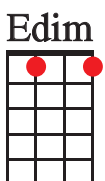

# AS TIME GOES BY

WORDS & MUSIC BY HERMAN HUPFIELD 1931

DM7 G7 Gm6 G7  
 YOU MUST REMEMBER THIS, A KISS IS STILL A KISS.  
 C DM7 CDIM EM  
 A SIGH IS JUST A SIGH;  
 D7 G7  
 THE FUNDAMENTAL THINGS APPLY,  
 DM7 G7 C EDIM DM7 G7  
 AS TIME GOES BY