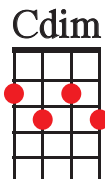

# AS TIME GOES BY

WORDS & MUSIC BY HERMAN HUPFIELD 1931

DM7 G7 Gm6 G7  
 YOU MUST REMEMBER THIS, A KISS IS STILL A KISS.  
 C DM7 CDIM EM  
 A SIGH IS JUST A SIGH;  
 D7 G7  
 THE FUNDAMENTAL THINGS APPLY,  
 DM7 G7 C EDIM DM7 G7  
 AS TIME GOES BY