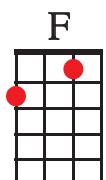

# AS TIME GOES BY

WORDS & MUSIC BY HERMAN HUPFIELD 1931

DM7 G7 Gm6 G7  
 YOU MUST REMEMBER THIS, A KISS IS STILL A KISS.  
 C DM7 CDIM EM  
 A SIGH IS JUST A SIGH;  
 D7 G7  
 THE FUNDAMENTAL THINGS APPLY,  
 DM7 G7 C EDIM DM7 G7  
 AS TIME GOES BY

DM7 G7 Gm6 G7  
 AND WHEN TWO LOVERS WOO, THEY STILL SAY I LOVE YOU,  
 C DM7 CDIM EM  
 ON THAT YOU CAN RELY;  
 D7 G7  
 NO MATTER WHAT THE FUTURE BRINGS  
 DM7 G7 C F DIM C C7  
 AS TIME GOES BY

F A7  
 MOONLIGHT AND LOVE SONGS NEVER OUT OF DATE,  
 DM CDIM  
 HEARTS FULL OF PASSION JEALOUSY AND HATE,  
 AM AM+7 AM7 D7  
 WOMAN NEEDS MAN, AND MAN MUST HAVE HIS MATE,  
 G7 GDIM G7  
 THAT NO ONE CAN DENY.