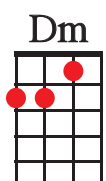

# AS TIME GOES BY

WORDS & MUSIC BY HERMAN HUPFIELD 1931

DM7 G7 Gm6 G7  
 YOU MUST REMEMBER THIS, A KISS IS STILL A KISS.  
 C DM7 CDIM EM  
 A SIGH IS JUST A SIGH;  
 D7 G7  
 THE FUNDAMENTAL THINGS APPLY,  
 DM7 G7 C EDIM DM7 G7  
 AS TIME GOES BY

DM7 G7 Gm6 G7  
 AND WHEN TWO LOVERS WOO, THEY STILL SAY I LOVE YOU,  
 C DM7 CDIM EM  
 ON THAT YOU CAN RELY;  
 D7 G7  
 NO MATTER WHAT THE FUTURE BRINGS  
 DM7 G7 C F DIM C C7  
 AS TIME GOES BY

F A7  
 MOONLIGHT AND LOVE SONGS NEVER OUT OF DATE,  
 DM CDIM  
 HEARTS FULL OF PASSION JEALOUSY AND HATE,  
 AM AM+7 AM7 D7  
 WOMAN NEEDS MAN, AND MAN MUST HAVE HIS MATE,  
 G7 GDIM G7  
 THAT NO ONE CAN DENY.