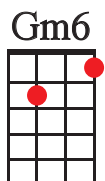

# AS TIME GOES BY

WORDS & MUSIC BY HERMAN HUPFIELD 1931

DM7 G7 Gm6 G7  
 YOU MUST REMEMBER THIS, A KISS IS STILL A KISS.  
 C DM7 CDIM EM  
 A SIGH IS JUST A SIGH;  
 D7 G7  
 THE FUNDAMENTAL THINGS APPLY,  
 DM7 G7 C EDIM DM7 G7  
 AS TIME GOES BY

DM7 G7 Gm6 G7  
 AND WHEN TWO LOVERS WOO, THEY STILL SAY I LOVE YOU,  
 C DM7 CDIM EM  
 ON THAT YOU CAN RELY;  
 D7 G7  
 NO MATTER WHAT THE FUTURE BRINGS  
 DM7 G7 C F DIM C C7  
 AS TIME GOES BY

F A7  
 MOONLIGHT AND LOVE SONGS NEVER OUT OF DATE,  
 DM CDIM  
 HEARTS FULL OF PASSION JEALOUSY AND HATE,  
 AM AM+7 AM7 D7  
 WOMAN NEEDS MAN, AND MAN MUST HAVE HIS MATE,  
 G7 GDIM G7  
 THAT NO ONE CAN DENY.