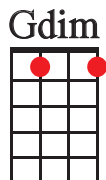

# AS TIME GOES BY

WORDS & MUSIC BY HERMAN HUPFIELD 1931

DM7 G7 Gm6 G7  
 YOU MUST REMEMBER THIS, A KISS IS STILL A KISS.  
 C DM7 CDIM EM  
 A SIGH IS JUST A SIGH;  
 D7 G7  
 THE FUNDAMENTAL THINGS APPLY,  
 DM7 G7 C EDIM DM7 G7  
 AS TIME GOES BY

DM7 G7 Gm6 G7  
 AND WHEN TWO LOVERS WOO, THEY STILL SAY I LOVE YOU,  
 C DM7 CDIM EM  
 ON THAT YOU CAN RELY;  
 D7 G7  
 NO MATTER WHAT THE FUTURE BRINGS  
 DM7 G7 C F DIM C C7  
 AS TIME GOES BY

F A7  
 MOONLIGHT AND LOVE SONGS NEVER OUT OF DATE,  
 DM CDIM  
 HEARTS FULL OF PASSION JEALOUSY AND HATE,  
 AM AM+7 AM7 D7  
 WOMAN NEEDS MAN, AND MAN MUST HAVE HIS MATE,  
 G7 GDIM G7  
 THAT NO ONE CAN DENY.