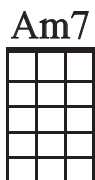

# AS TIME GOES BY

WORDS & MUSIC BY HERMAN HUPFIELD 1931

DM7 G7 Gm6 G7  
 YOU MUST REMEMBER THIS, A KISS IS STILL A KISS.  
 C DM7 CDIM EM  
 A SIGH IS JUST A SIGH;  
 D7 G7  
 THE FUNDAMENTAL THINGS APPLY,  
 DM7 G7 C EDIM DM7 G7  
 AS TIME GOES BY

DM7 G7 Gm6 G7  
 AND WHEN TWO LOVERS WOO, THEY STILL SAY I LOVE YOU,  
 C DM7 CDIM EM  
 ON THAT YOU CAN RELY;  
 D7 G7  
 NO MATTER WHAT THE FUTURE BRINGS  
 DM7 G7 C F DIM C C7  
 AS TIME GOES BY

F A7  
 MOONLIGHT AND LOVE SONGS NEVER OUT OF DATE,  
 DM CDIM  
 HEARTS FULL OF PASSION JEALOUSY AND HATE,  
 AM AM+7 AM7 D7  
 WOMAN NEEDS MAN, AND MAN MUST HAVE HIS MATE,  
 G7 GDIM G7  
 THAT NO ONE CAN DENY.