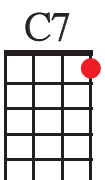

# AS TIME GOES BY

WORDS & MUSIC BY HERMAN HUPFIELD 1931

DM7 G7 Gm6 G7  
 YOU MUST REMEMBER THIS, A KISS IS STILL A KISS.  
 C DM7 CDIM EM  
 A SIGH IS JUST A SIGH;  
 D7 G7  
 THE FUNDAMENTAL THINGS APPLY,  
 DM7 G7 C EDIM DM7 G7  
 AS TIME GOES BY

DM7 G7 Gm6 G7  
 AND WHEN TWO LOVERS WOO, THEY STILL SAY I LOVE YOU,  
 C DM7 CDIM EM  
 ON THAT YOU CAN RELY;  
 D7 G7  
 NO MATTER WHAT THE FUTURE BRINGS  
 DM7 G7 C F DIM C C7  
 AS TIME GOES BY

F A7  
 MOONLIGHT AND LOVE SONGS NEVER OUT OF DATE,  
 DM CDIM  
 HEARTS FULL OF PASSION JEALOUSY AND HATE,  
 AM AM+7 AM7 D7  
 WOMAN NEEDS MAN, AND MAN MUST HAVE HIS MATE,  
 G7 GDIM G7  
 THAT NO ONE CAN DENY.