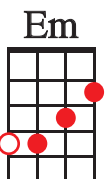

# AS TIME GOES BY

WORDS & MUSIC BY HERMAN HUPFIELD 1931

DM7 G7 Gm6 G7  
 YOU MUST REMEMBER THIS, A KISS IS STILL A KISS.  
 C DM7 CDIM EM  
 A SIGH IS JUST A SIGH;  
 D7 G7  
 THE FUNDAMENTAL THINGS APPLY,  
 DM7 G7 C EDIM DM7 G7  
 AS TIME GOES BY

DM7 G7 Gm6 G7  
 AND WHEN TWO LOVERS WOO, THEY STILL SAY I LOVE YOU,  
 C DM7 CDIM EM  
 ON THAT YOU CAN RELY;  
 D7 G7  
 NO MATTER WHAT THE FUTURE BRINGS  
 DM7 G7 C F DIM C C7  
 AS TIME GOES BY

F A7  
 MOONLIGHT AND LOVE SONGS NEVER OUT OF DATE,  
 DM CDIM  
 HEARTS FULL OF PASSION JEALOUSY AND HATE,  
 AM AM+7 AM7 D7  
 WOMAN NEEDS MAN, AND MAN MUST HAVE HIS MATE,  
 G7 GDIM G7  
 THAT NO ONE CAN DENY.