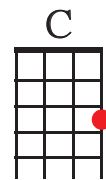

# AS TIME GOES BY

WORDS & MUSIC BY HERMAN HUPFIELD 1931

DM7 G7 Gm6 G7  
 YOU MUST REMEMBER THIS, A KISS IS STILL A KISS.  
 C DM7 CDIM EM  
 A SIGH IS JUST A SIGH;  
 D7 G7  
 THE FUNDAMENTAL THINGS APPLY,  
 DM7 G7 C EDIM DM7 G7  
 AS TIME GOES BY

DM7 G7 Gm6 G7  
 AND WHEN TWO LOVERS WOO, THEY STILL SAY I LOVE YOU,  
 C DM7 CDIM EM  
 ON THAT YOU CAN RELY;  
 D7 G7  
 NO MATTER WHAT THE FUTURE BRINGS  
 DM7 G7 C F DIM C C7  
 AS TIME GOES BY

F A7  
 MOONLIGHT AND LOVE SONGS NEVER OUT OF DATE,  
 DM CDIM  
 HEARTS FULL OF PASSION JEALOUSY AND HATE,  
 AM AM+7 AM7 D7  
 WOMAN NEEDS MAN, AND MAN MUST HAVE HIS MATE,  
 G7 GDIM G7  
 THAT NO ONE CAN DENY.