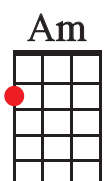

# AS TIME GOES BY

WORDS & MUSIC BY HERMAN HUPFIELD 1931

DM7 G7 Gm6 G7  
 YOU MUST REMEMBER THIS, A KISS IS STILL A KISS.  
 C DM7 CDIM EM  
 A SIGH IS JUST A SIGH;  
 D7 G7  
 THE FUNDAMENTAL THINGS APPLY,  
 DM7 G7 C EDIM DM7 G7  
 AS TIME GOES BY

DM7 G7 Gm6 G7  
 AND WHEN TWO LOVERS WOO, THEY STILL SAY I LOVE YOU,  
 C DM7 CDIM EM  
 ON THAT YOU CAN RELY;  
 D7 G7  
 NO MATTER WHAT THE FUTURE BRINGS  
 DM7 G7 C F DIM C C7  
 AS TIME GOES BY

F A7  
 MOONLIGHT AND LOVE SONGS NEVER OUT OF DATE,  
 DM CDIM  
 HEARTS FULL OF PASSION JEALOUSY AND HATE,  
 AM AM+7 AM7 D7  
 WOMAN NEEDS MAN, AND MAN MUST HAVE HIS MATE,  
 G7 GDIM G7  
 THAT NO ONE CAN DENY.