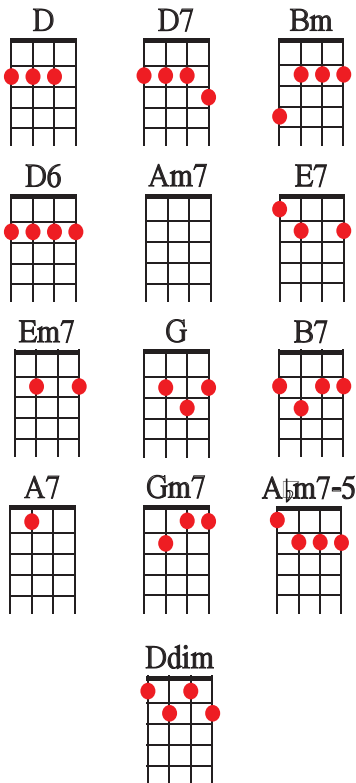

The following duo versions were also released in 1949

- By Dinah Shore and Buddy Clark
- By Margaret Whiting and Johnny Mercer
- By Ella Fitzgerald and Louis Jordan
- By Pearl Bailey and "Hot Lips" Page
- By Don Cornell and Laura Leslie
- By Louis Armstrong and Velma Middleton.

"Baby, It's Cold Outside" has been recorded by numerous other artists over the years, including Sammy Davis, Jr. and Carmen McRae (1957); Ray Charles and Betty Carter (1961); Barry Manilow and K. T. Oslin (1990); Bobby Caldwell and Vanessa Williams (1998); Tom Jones and Cerys Matthews (1999); Ann-Margret and Brian Setzer (2002); Jessica Simpson and Nick Lachey (2004); Rod Stewart and Dolly Parton (2004); James Taylor and Natalie Cole (2004); Wheat (band) and Liz Phair (2004); and Alan Cumming and Liza Minnelli. On Saturday Night Live NBC on 10/11/1986, the song was featured as a duet sung by Sigourney Weaver and Buster Poindexter. It was also featured in the 1991 movie "For the Boys" sung by Bette Midler and James Caan. In 2003, it was featured in the holiday-themed film "Elf" sung by Zoey Deschanel and Leon Redbone. In 2006, the song was reissued on the album Christmas with Dino, this time as a duet by Dean Martin (posthumously) with Martina McBride, whose portion was recorded and mixed at the Los Angeles Capitol studio used by Martin for his 1959 version. Also in 2006, Sandor and Celina performed it at the Ukulele Club of Santa Cruz.

Ukulele Club of Santa Cruz
Fire and Ice Night
February 2007

I really can't stay... Baby it's cold outside
I've got to go 'way... Baby it's cold outside
This evening has been... Been hoping that you'd drop in
So very nice... I'll hold your hands, they're just like ice
My mother will start to worry... Beautiful, what's your hurry
And father will be pacing the floor... Listen to the fireplace roar
So really I'd better scurry... Beautiful, please don't hurry
Well, maybe just a half a drink more... Put some records on while I pour
The neighbors might think... Baby, it's bad out there
Say, what's in this drink... No cabs to be had out there
I wish I knew how... Your eyes are like starlight now
To break this spell... I'll take your hat, your hair looks swell
I ought to say no, no, no, sir... Mind if I move in closer
At least I'm gonna say that I tried... What's the sense in hurting my pride
I really can't stay... Baby don't hold out
Ahh, but it's cold out-side
I simply must go... Baby, it's cold outside
The answer is no... Ooh baby, it's cold outside
This welcome has been... I'm lucky that you dropped in
So nice and warm... Look out the window at that storm
My sister will be suspicious... Gosh, your lips look delicious
My brother will be there at the door... Waves upon a tropical shore
My maiden aunt's mind is vicious... My your lips are delicious
Well, maybe just a half a drink more... Never such a blizzard before
I've got to go home... Oh baby, you'll freeze out there
Say, lend me your comb... It's up to your knees out there
You've really been grand... I thrill when you touch my hand
But don't you see... How can you do this thing to me?
There's bound to be talk tomorrow... Think of my life long sorrow
At least there will be plenty implied... If you caught pneumonia and died
I really can't stay... Get over that old doubt
Ahh, but it's cold.... out.... side
Where will you be goin'
When the wind is blowin'
And it's cold outside
Baby it's cold.... so cold... out... side