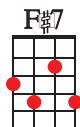

For No One

The Beatles

A **A/G#**
Your day breaks, your mind aches
F#m **F#m/E** **D** **G**
You find that all her words of kindness linger on

A
When she no longer needs you
A **A/G#**
She wakes up, she makes up
F#m **F#m/E** **D** **G**
She takes her time and doesn't feel she has to hurry

A
She no longer needs you

• CHORUS

Bm **F#7**
And in her eyes you see nothing
Bm **F#7**
No sign of love behind the tears cried for no one
Bm **Esus4** **E**
A love that should have lasted years

A **A/G#**
You want her, you need her
F#m **F#m/E** **D** **G**
And yet you don't believe her when she said her love is dead

A
You think she needs you

• CHORUS

A **A/G#**
You stay home, she goes out
F#m **F#m/E** **D** **G**
She says that long ago she knew someone but now he's gone

A
She doesn't need him

A **A/G#**
Your day breaks, your mind aches
F#m **F#m/E** **D**
There will be times when all the things she said