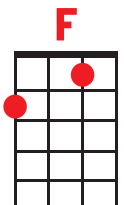

Wasted on the Way

Crosby Stills and Nash

Ukulele club of Santa Cruz
Burning Uke III 2005

C **Am** **Em**
Look around me, I can see my life before me

F **G7** **C**
Running rings around the way it used to be

Am **Em**
I am older now, I have more than what I wanted

F **G7** **F** **C**
But I wish that I had started long before I did

F **G7** **C** **Am**
And there's so much time to make up everywhere you turn

F **G7** **C** **C7**
Time we have wasted on the way

F **G7** **C** **Am**
So much water moving underneath the bridge

F **G7** **F** **C**
Let the water come and carry us a-way

C **Am** **Em**
Oh, when you were young, did you question all the answers

F **G7** **C**
Did you envy all the dancers who had all the nerve

Am **Em**
Look around you now, you must go for what you wanted

F **G7** **F** **C**
Look at all my friends who did and got what they deserved