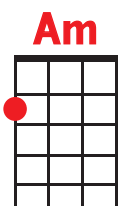

Wasted on the Way

Crosby Stills and Nash

Ukulele club of Santa Cruz
Burning Uke III 2005

C **Am** **Em**
Look around me, I can see my life before me

F **G7** **C**
Running rings around the way it used to be

Am **Em**
I am older now, I have more than what I wanted

F **G7** **F** **C**
But I wish that I had started long before I did

F **G7** **C** **Am**
And there's so much time to make up everywhere you turn