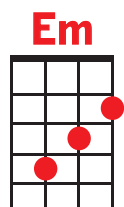

Wasted on the Way

Crosby Stills and Nash

Ukulele club of Santa Cruz
Burning Uke III 2005

C **Am** **Em**
Look around me, I can see my life before me

F **G7** **C**
Running rings around the way it used to be

Am **Em**
I am older now, I have more than what I wanted

F **G7** **F** **C**
But I wish that I had started long before I did

F **G7** **C** **Am**
And there's so much time to make up everywhere you turn

F **G7** **C** **C7**
Time we have wasted on the way

F **G7** **C** **Am**
So much water moving underneath the bridge

F **G7** **F** **C**
Let the water come and carry us a-way

C **Am** **Em**
Oh, when you were young, did you question all the answers

F **G7** **C**
Did you envy all the dancers who had all the nerve

Am **Em**
Look around you now, you must go for what you wanted

F **G7** **F** **C**
Look at all my friends who did and got what they deserved