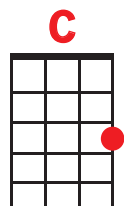

Wasted on the Way

Crosby Stills and Nash

Ukulele club of Santa Cruz
Burning Uke III 2005

C **Am** **Em**
Look around me, I can see my life before me

F **G7** **C**
Running rings around the way it used to be

Am **Em**
I am older now, I have more than what I wanted

F **G7** **F** **C**
But I wish that I had started long before I did

F **G7** **C** **Am**
And there's so much time to make up everywhere you turn

REPEAT Chorus and finish up with...

F **G7** **F** **C**
Let the water come and carry us a-way