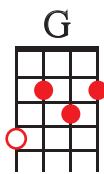

WILL YOU STILL LOVE ME TOMORROW?

Carole King

C Am F G
 Tonight you're mine completely
 C Am F G7
 You give your love so sweetly
 Em Am
 Tonight the light of love is in your eyes
 Dm F G7 C
 But will you love me tomorrow

C Am F G
 Is this a lasting treasure....
 C Am F G7
 Or just a moment's pleasure....
 Em Am
 Can I believe the magic of your charms
 Dm F G7 C
 But will you love me tomorrow

Am Em
 Tonight with words unspoken
 Am Em
 You say I'm the only one
 F C
 But will my heart be broken
 Am Dm G
 When the night meets the morning sun

C Am F G
 I'd like to know if your love
 C Am F G7
 Is a love I can be sure of
 Em Am
 So tell me now and I won't ask again
 Dm F G7 C
 Will you still love me...tomorrow