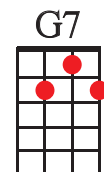

WILL YOU STILL LOVE ME TOMORROW?

Carole King

C Am F G
 Tonight you're mine completely
 C Am F G7
 You give your love so sweetly
 Em Am
 Tonight the light of love is in your eyes
 Dm F G7 C
 But will you love me tomorrow

C Am F G
 Is this a lasting treasure....
 C Am F G7
 Or just a moment's pleasure....
 Em Am
 Can I believe the magic of your charms
 Dm F G7 C
 But will you love me tomorrow

Am Em
 Tonight with words unspoken
 Am Em
 You say I'm the only one
 F C
 But will my heart be broken
 Am Dm G
 When the night meets the morning sun

C Am F G
 I'd like to know if your love
 C Am F G7
 Is a love I can be sure of
 Em Am
 So tell me now and I won't ask again
 Dm F G7 C
 Will you still love me...tomorrow