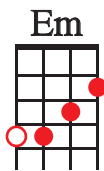

WILL YOU STILL LOVE ME TOMORROW?

Carole King

C Am F G
 Tonight you're mine completely
 C Am F G7
 You give your love so sweetly
 Em Am
 Tonight the light of love is in your eyes
 Dm F G7 C
 But will you love me tomorrow

C Am F G
 Is this a lasting treasure....
 C Am F G7
 Or just a moment's pleasure....
 Em Am
 Can I believe the magic of your charms
 Dm F G7 C
 But will you love me tomorrow

Am Em
 Tonight with words unspoken
 Am Em
 You say I'm the only one
 F C
 But will my heart be broken
 Am Dm G
 When the night meets the morning sun

C Am F G
 I'd like to know if your love
 C Am F G7
 Is a love I can be sure of
 Em Am
 So tell me now and I won't ask again
 Dm F G7 C
 Will you still love me...tomorrow