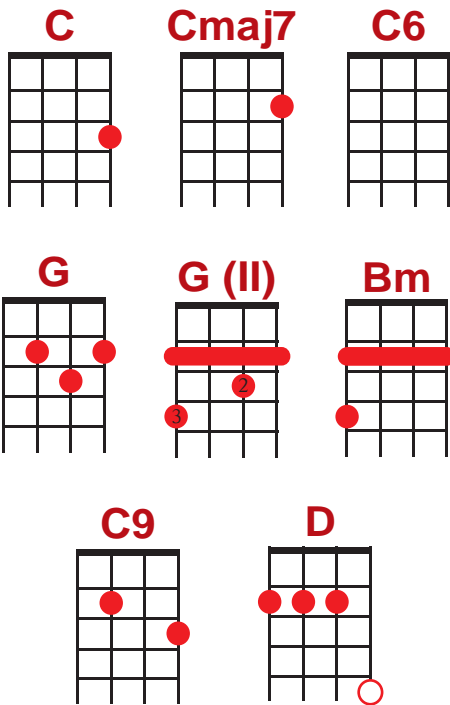

You Didn't Have to Be So Nice

John Sebastian & Steve Boone

Intro

C // Cmaj7 // C6 // Cmaj7 //
 C // Cmaj7 // C6 // Cmaj7 // G |||| ||||
 C // Cmaj7 // C6 // Cmaj7 // G |||| D ||||

G Bm C
 You didn't have to be so nice
 (C) C9 G
 I would have liked you anyway
 (G) Bm C
 If you had just looked once or twice
 (C) C9
 And gone upon your quiet way
 C Cmaj7 C6 Cmaj7 G
 Today I said the time was right for me to follow you
 C Cmaj7 C6 Cmaj7 G D
 I knew I'd find you in a day or two... and it's true

G Bm C
 You came upon a quiet day
 (C) C9 G
 You simply seemed to take your place
 (G) Bm C
 I knew that it would be that way
 (C) C9
 The minute that I saw your face
 C Cmaj7 C6 Cmaj7 G
 Today I said the time was right for me to follow you
 C Cmaj7 C6 Cmaj7 G D
 I knew I'd find you in a day or two... and it's true

C Cmaj7 C6 Cmaj7 G
 Today I said the time was right for me to follow you
 C Cmaj7 C6 Cmaj7 G D
 I knew I would find you in a day or two... and it's true

G Bm C
 You didn't have to be so nice
 ...didn't have to be so nice