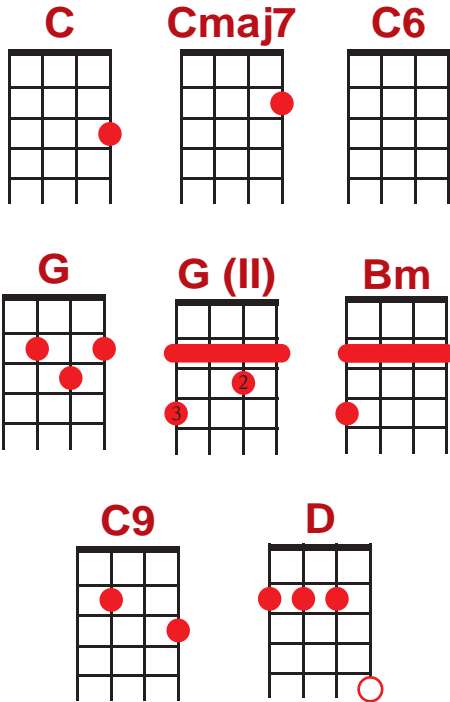

# You Didn't Have to Be So Nice

John Sebastian & Steve Boone

**Intro**

C // Cmaj7 // C6 // Cmaj7 //  
 C // Cmaj7 // C6 // Cmaj7 // G |||| ||||  
 C // Cmaj7 // C6 // Cmaj7 // G |||| D ||||

G Bm C  
 You didn't have to be so nice  
 (C) C9 G  
 I would have liked you anyway  
 (G) Bm C  
 If you had just looked once or twice  
 (C) C9  
 And gone upon your quiet way  
 C Cmaj7 C6 Cmaj7 G  
 Today I said the time was right for me to follow you  
 C Cmaj7 C6 Cmaj7 G D  
 I knew I'd find you in a day or two... and it's true

G Bm C  
 You came upon a quiet day  
 (C) C9 G  
 You simply seemed to take your place  
 (G) Bm C  
 I knew that it would be that way  
 (C) C9  
 The minute that I saw your face  
 C Cmaj7 C6 Cmaj7 G  
 Today I said the time was right for me to follow you  
 C Cmaj7 C6 Cmaj7 G D  
 I knew I'd find you in a day or two... and it's true

(C) C9  
 I would have liked you anyway  
 ...would have liked...

C Cmaj7 C6 Cmaj7 G  
 Today I said the time was right for me to follow you  
 C Cmaj7 C6 Cmaj7 G D  
 I knew I would find you in a day or two... and it's true