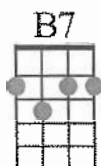

# Autumn Leaves

413

by Joseph Kosma 1945  
English lyrics by Johnny Mercer

Intro Am B7 Em

Em Am7 D7  
The ... falling ... leaves

Gmaj7 Cmaj7  
Drift by my window

Am B7  
The falling leaves

Em  
Of red and gold

Am7 D7  
I see your lips

Gmaj7 Cmaj7  
The summer kisses

Am B7  
The sunburned hands

Em  
I used to hold

B7  
Since you went away

Em  
The days grow long

Am7 D7  
And soon I'll hear

Gmaj7 G6  
Old winter's song