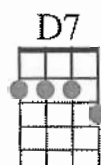

# Autumn Leaves

413

by Joseph Kosma 1945  
English lyrics by Johnny Mercer

Intro Am B7 Em

Em Am7 D7  
The ... falling ... leaves

Gmaj7 Cmaj7  
Drift by my window

Am B7  
The falling leaves

Em  
Of red and gold

Am7 D7  
I see your lips

Gmaj7 Cmaj7  
The summer kisses

Am B7  
The sunburned hands

Em  
I used to hold

B7  
Since you went away

Em  
The days grow long

Am7 D7  
And soon I'll hear

Gmaj7 G6  
Old winter's song