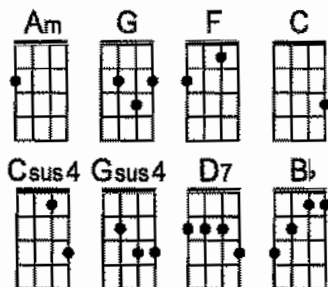

Ruby Tuesday

Am G F G C (Csus4 C Csus4 C)
 She would never say where she came from,
 Am G F C G (Gsus4 G Gsus4 G)
 Yesterday don't matter if it's gone,
 Am D7 G
 But while the sun is bright,
 Am D7 G
 Or in the darkest night,
 C (Csus4 C) G (Gsus4 G Gsus4 G)
 No one knows, she comes and goes.

by Keith
 Richards

CHORUS:

C G F C
 Good-bye, Ruby Tuesday,
 C G F C
 Who could hang a name on you,
 C G Bb F
 When you change with ev'ry new day,
 G C G
 Still I gonna miss you.

Am G F G C (Csus4 C Csus4 C)
 Don't question why she needs to be so free,
 Am G F C G (Gsus4 G Gsus4 G)
 she'll tell you it's the only way to be,
 Am D7 G
 She just can't be chained,
 Am D7 G
 To a life where nothing's gained,
 C (Csus4 C) G (Gsus4 G Gsus4 G)
 And nothing's lost, at such a cost.

Chorus

Am G F G C (Csus4 C Csus4 C)
 There's no time to lose I heard her say,
 Am G F C G (Gsus4 G Gsus4 G)
 Catch your dreams before they slip away,
 Am D7 G
 Dying all the time,
 Am D7 G
 Lose your dreams and you,
 C (Csus4 C) G (Gsus4 G Gsus4 G)
 Will lose your mind, ain't life unkind.