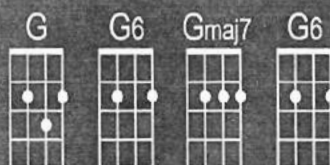

Em C
Ev'ry night when the sun goes down
Em C Em
Just another lonely boy in town
Am D D7
And she's out runnin' 'round...

G G6 Gmaj7 G6
She wasn't just another woman

D Am
And I couldn't keep from comin' on
D7 G G6 Gmaj7 G6
It's been so long

G G6 Gmaj7 G6
Oh, and it's a hollow feelin'

D Am
When it comes down to dealin' friends
D7 [G G6 Gmaj7 G6 - repeat]
It never ends

Am D
Take another shot of courage

Bm E7 Am B7
Wonder why the right words never come
Em A7

You just get numb

G G6 Gmaj7 G6
It's another tequila sunrise

D Am
This old world still looks the same,
D7 [G G6 Gmaj7 G6 - repeat]
Another frame.

G G6 Gmaj7 G6 G G6 Gmaj7 G6
Ah 000000.... Ah 000000....
G G6 Gmaj7 G6 G
Ah 000000....

Play a regular "G" then lift ring finger for the "G6." Next, flatten index finger to cover 3 strings for the "Gmaj7."