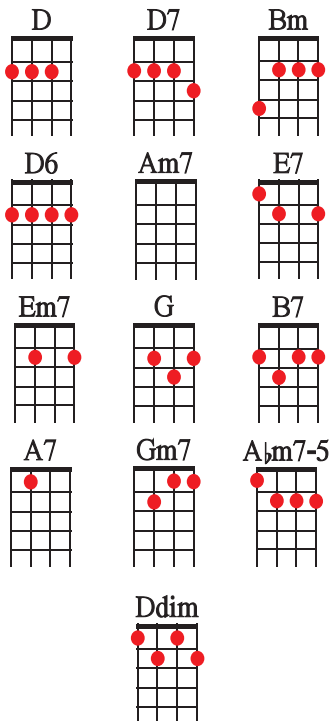

Baby It's Cold Outside

"Baby, It's Cold Outside" is a pop standard with words and music by Frank Loesser. Loesser wrote the duet in 1944 and premiered the song with his wife at their Navarro Hotel housewarming party. In at least one published version the tempo of the song is given as "Loesserando," a humorous reference to the composer's name. In 1948, after years of informally performing the song at various parties, Loesser sold its rights to MGM, which inserted the song into its 1949 motion picture, Neptune's Daughter. The film featured two performances of the song: one by Ricardo Montalban and Esther Williams and the other by Red Skelton and Betty Garrett. These performances earned Loesser an Academy Award for Best Original Song.

Ukulele Club of Santa Cruz
Fire and Ice Night
February 2007

I really can't stay... Baby it's cold outside
 I've got to go 'way... Baby it's cold outside
 This evening has been... Been hoping that you'd drop in
 So very nice... I'll hold your hands, they're just like ice
 My mother will start to worry... Beautiful, what's your hurry
 And father will be pacing the floor... Listen to the fireplace roar
 So really I'd better scurry... Beautiful, please don't hurry
 Well, maybe just a half a drink more... Put some records on while I pour

The neighbors might think... Baby, it's bad out there
 Say, what's in this drink... No cabs to be had out there
 I wish I knew how... Your eyes are like starlight now
 To break this spell... I'll take your hat, your hair looks swell
 I ought to say no, no, no, sir... Mind if I move in closer
 At least I'm gonna say that I tried... What's the sense in hurting my pride
 I really can't stay... Baby don't hold out
 Ahh, but it's cold out-side

Where will you be goin'
 When the wind is blowin'
 And it's cold outside
 Baby it's cold.... so cold... out... side