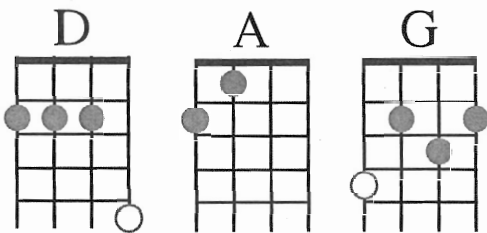

Bad

Moon

Rising

**Creedence
Clearwater
Revival**

This was the lead single from CCR's "Green River" album reaching #2 on the U.S. Billboard chart and #1 on the UK Chart for three week in September 1969

This became the theme song of the demonstrators during the People's Park riots in Berkeley, California, in 1969.

Ukulele Club of Santa Cruz
February 2010
"The Might Like" Meeting
Rio Theatre

D A G D
I see... a BAD MOON RISING
D A G D
I see... TROUBLE ON THE WAY
D A G D
I see... EARTHQUAKES AND LIGHTNING
D A G D
I see... BAD TIMES TODAY