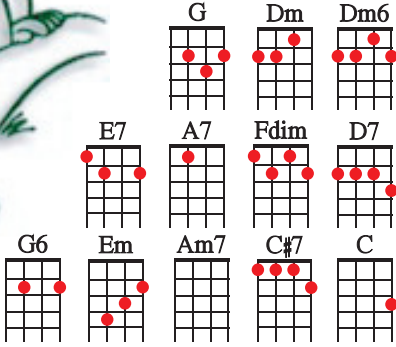

# BUTTON UP YOUR OVERCOAT

B.G. DeSylva - Lew Brown - Ray Henderson

Recorded by Ruth Etting in 1929

The record sold over a million copies.

Ukulele Club  
of Santa Cruz  
That Rainy April 2006

**G** **Dm(6)** **E7**  
Button up your over - coat,  
**A7**  
When the wind is free,  
**D7** **(Fdim)** **D7**  
Take good care of yourself,  
**G(6)** **D7**  
You belong to mel

**G** **Dm(6)** **E7**  
Oh, eat an apple every day,  
**A7**  
Get to bed by three,  
**D7** **(Fdim)** **D7**  
Take good care of yourself,  
**G(6)**  
You belong to mel

**C**  
Be careful crossing streets, ooh-oooh,  
**G**  
Don't eat meats, ooh-oooh,  
**Em** **A7**  
Cut out sweets, ooh-oooh,  
**D7** **Am7** **(C#7)** **D7**  
You'll get a pain and ruin your tum - tum!

**G** **Dm(6)** **E7**  
Keep away from bootleg hooch  
**A7**  
When you're on a spree,  
**D7** **(Fdim)** **D7**  
Take good care of yourself,  
**G(6)**  
You belong to mel

**C**  
Don't step on hornet's tails, ooh-oooh!  
**G**  
Or on nails, ooh-oooh!  
**Em** **A7**  
Or third rails, ooh-oooh!  
**D7** **Am7** **(C#7)** **D7**  
You'll get a pain and ruin your tum - tum!

**G** **Dm(6)** **E7**  
Oh, button up your over - coat,  
**A7**  
When the wind is free,  
**D7** **(Fdim)** **D7**  
Take good care of yourself,  
**G(6)** **D7**  
You belong to mel

**G** **Dm(6)** **E7**  
Oh, wear your flannel underwear,  
**A7**  
When you climb a tree,  
**(Fdim)** **D7** **(Fdim)** **D7**  
Take good care of yourself,  
**G(6)**  
You belong to mel