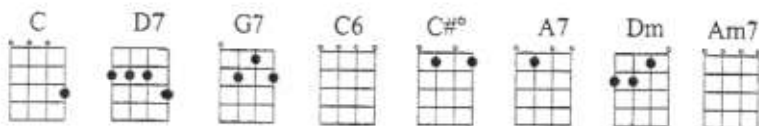

By the Light of the Silvery Moon

Suggested strum:

Chords used in this song:

Swing rhythm

C D7

By the light of the sil-ver-y moon I want to

0 1 3 3 5 7 5 3 0 5 3 0

G7 C6 C#^o G7 C

spoon To my hon-ey I'll croon love's tune Hon-ey moon

2 3 0 2 0 3 0 0 3 0 1 3

F A7 Dm C G7

keep a shin-ing in June Your sil-v'ry beams will bring love

3 5 7 5 3 0 5 7 8 7 3 5 8

C G7 C Am7 D7 G7 C

dreams we'll be cud-dl-ing soon By the sil-ver-y moon