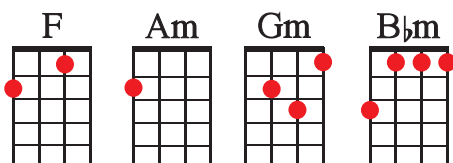

Dream a little dream of me

by Fabian Andre, Wilbur Schwandt & Gus Kahn

This song was written in 1931 and became a popular standard in depression-era America. Fabian Andre and Wilbur Schwandt composed the music and Gus Kahn wrote the lyrics. When she was 15, Michelle Phillips of The Mamas & The Papas met Fabian Andre, who co-wrote the music for the song. Several years later, when Phillips heard that Andre died in a fall in an elevator shaft, she remembered meeting him. They decided to record it with "Mama" Cass Elliot on lead vocals. It became her signature song, and she performed it until her death in 1974. Gus Kahn was a very successful lyricist in the '20s and '30s, writing hits like "Makin' Whoopie," "Ain't We Got Fun" and "It Had To Be You." He said "that young men and women don't know how to say 'I Love You' to each other, so we say it for them in 32 bars."

Here's a "Walk Down"

These chords are all the same shape and you can create beautiful sounds by "walking" between them

Ukulele Club of Santa Cruz

September 22-24 2006

F E7 Db7 C7
Stars shining bright above you

F Am D7
Night breezes seem to whisper "I love you"

Gm Bbm
Birds singing in the sycamore tree

F Db7 C7 C
Dream a little dream of me

F E7 Db7 C7
Say nightie-night and kiss me

F Am D7
Just hold me tight and tell me you'll miss me

Repeat Chorus

F E7 Db7 C7
Sweet dreams 'til sunbeams find you

F Am D7
Sweet dreams that leave all worries behind you

Gm Bbm
But in your dreams, whatever they be

F Db7 C7 F
Dream a little dream of me