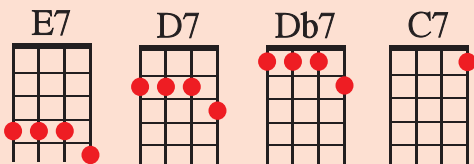

Dream a little dream of me

by Fabian Andre, Wilbur Schwandt & Gus Kahn

This song was written in 1931 and became a popular standard in depression-era America. Fabian Andre and Wilbur Schwandt composed the music and Gus Kahn wrote the lyrics. When she was 15, Michelle Phillips of The Mamas & The Papas met Fabian Andre, who co-wrote the music for the song. Several years later, when Phillips heard that Andre died in a fall in an elevator shaft, she remembered meeting him. They decided to record it with "Mama" Cass Elliot on lead vocals. It became her signature song, and she performed it until her death in 1974. Gus Kahn was a very successful lyricist in the '20s and '30s, writing hits like "Makin' Whoopie," "Ain't We Got Fun" and "It Had To Be You." He said "that young men and women don't know how to say 'I Love You' to each other, so we say it for them in 32 bars."

Here's a "Walk Down"

These chords are all the same shape and you can create beautiful sounds by "walking" between them

Ukulele Club of Santa Cruz

September 22-24 2006

F E7 Db7 C7
Stars shining bright above you

F Am D7
Night breezes seem to whisper "I love you"

Gm Bbm
Birds singing in the sycamore tree

F Db7 C7 C
Dream a little dream of me

F E7 Db7 C7
Say nightie-night and kiss me

F Am D7
Just hold me tight and tell me you'll miss me

Repeat Chorus

F E7 Db7 C7
Sweet dreams 'til sunbeams find you

F Am D7
Sweet dreams that leave all worries behind you

Gm Bbm
But in your dreams, whatever they be

F Db7 C7 F
Dream a little dream of me