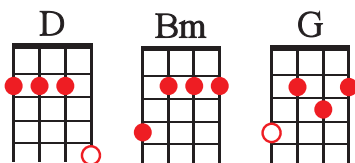

Dream a little dream of me

by Fabian Andre, Wilbur Schwandt & Gus Kahn

This song was written in 1931 and became a popular standard in depression-era America. Fabian Andre and Wilbur Schwandt composed the music and Gus Kahn wrote the lyrics. When she was 15, Michelle Phillips of The Mamas & The Papas met Fabian Andre, who co-wrote the music for the song. Several years later, when Phillips heard that Andre died in a fall in an elevator shaft, she remembered meeting him. They decided to record it with "Mama" Cass Elliot on lead vocals. It became her signature song, and she performed it until her death in 1974. Gus Kahn was a very successful lyricist in the '20s and '30s, writing hits like "Makin' Whoopie," "Ain't We Got Fun" and "It Had To Be You." He said "that young men and women don't know how to say 'I Love You' to each other, so we say it for them in 32 bars."

Here's a "Walk Down"

These chords are all the same shape and you can create beautiful sounds by "walking" between them

Ukulele Club of Santa Cruz

September 22-24 2006

F E7 Db7 C7
Stars shining bright above you

F Am D7
Night breezes seem to whisper "I love you"

Gm Bbm
Birds singing in the sycamore tree

F Db7 C7 C
Dream a little dream of me

F E7 Db7 C7
Say nightie-night and kiss me

F Am D7
Just hold me tight and tell me you'll miss me

Repeat Chorus

F E7 Db7 C7
Sweet dreams 'til sunbeams find you

F Am D7
Sweet dreams that leave all worries behind you

Gm Bbm
But in your dreams, whatever they be

F Db7 C7 F
Dream a little dream of me