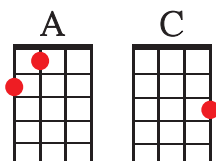

Dream a little dream of me

by Fabian Andre, Wilbur Schwandt & Gus Kahn

This song was written in 1931 and became a popular standard in depression-era America. Fabian Andre and Wilbur Schwandt composed the music and Gus Kahn wrote the lyrics. When she was 15, Michelle Phillips of The Mamas & The Papas met Fabian Andre, who co-wrote the music for the song. Several years later, when Phillips heard that Andre died in a fall in an elevator shaft, she remembered meeting him. They decided to record it with "Mama" Cass Elliot on lead vocals. It became her signature song, and she performed it until her death in 1974. Gus Kahn was a very successful lyricist in the '20s and '30s, writing hits like "Makin' Whoopie," "Ain't We Got Fun" and "It Had To Be You." He said "that young men and women don't know how to say 'I Love You' to each other, so we say it for them in 32 bars."

Here's a "Walk Down"

These chords are all the same shape and you can create beautiful sounds by "walking" between them

Ukulele Club of Santa Cruz

September 22-24 2006

F E7 Db7 C7
Stars shining bright above you

F Am D7
Night breezes seem to whisper "I love you"

Gm Bbm
Birds singing in the sycamore tree

F Db7 C7 C
Dream a little dream of me

F E7 Db7 C7
Say nightie-night and kiss me

F Am D7
Just hold me tight and tell me you'll miss me

Repeat Chorus

F E7 Db7 C7
Sweet dreams 'til sunbeams find you

F Am D7
Sweet dreams that leave all worries behind you

Gm Bbm
But in your dreams, whatever they be

F Db7 C7 F
Dream a little dream of me