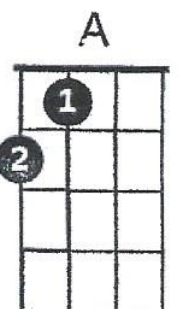

C Em A7
Sweet dreams that leave all worries behind you

F Fm C Gaug G7 C
But in your dreams whatever they be, dream a little dream of me.