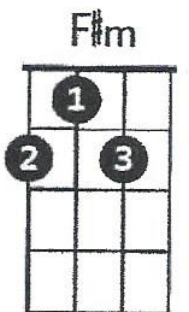

DREAM A LITTLE DREAM OF ME (Key of C)

C Em Adim G7
Stars shining bright above you

C Em A7
Night breezes seem to whisper "I love you"

F Fm
Birds singing in a sycamore tree

C Gaug G7
Dream a little dream of me.

C Em Adim G7
Say nightie-night and kiss me

C Em A7
Just hold me tight and tell me you'll miss me

F Fm
While I'm alone and blue as can be

C Gaug G7 C E7
Dream a little dream of me.

F#m Bm E7 A F#m Bm E7
Stars fading but I linger on, dear, still craving your kiss