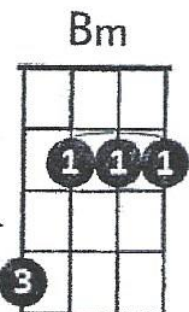

A F#m Bm E7 A G7
I'm longing to linger till dawn, dear, just saying this.

C Em Adim G7
Sweet dreams till sunbeams find you