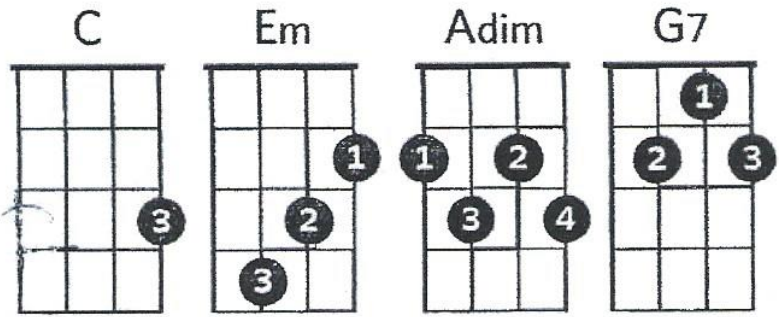

DREAM A LITTLE DREAM OF ME (Key of C)

C Em Adim G7
Stars shining bright above you

C Em A7
Night breezes seem to whisper "I love you"

F Fm
Birds singing in a sycamore tree

C Gaug G7
Dream a little dream of me.

C Em Adim G7
Say nightie-night and kiss me

C Em A7
Just hold me tight and tell me you'll miss me

F Fm
While I'm alone and blue as can be

C Gaug G7 C E7
Dream a little dream of me.

F#m Bm E7 A F#m Bm E7
Stars fading but I linger on, dear, still craving your kiss

A F#m Bm E7 A G7
I'm longing to linger till dawn, dear, just saying this.

C Em Adim G7
Sweet dreams till sunbeams find you

C Em A7
Sweet dreams that leave all worries behind you

F Fm C Gaug G7 C
But in your dreams whatever they be, dream a little dream of me.