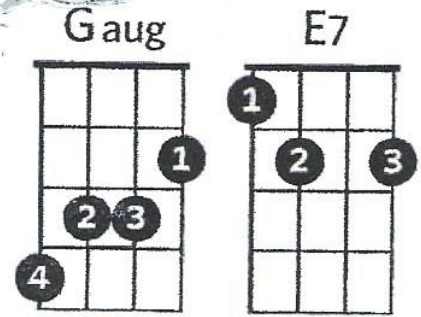

DREAM A LITTLE DREAM OF ME (Key of C)

C Em Adim G7
Stars shining bright above you

C Em A7
Night breezes seem to whisper "I love you"

F Fm
Birds singing in a sycamore tree

C Gaug G7
Dream a little dream of me.

C Em Adim G7
Say nightie-night and kiss me

C Em A7
Just hold me tight and tell me you'll miss me

F Fm
While I'm alone and blue as can be

C Gaug G7 C E7
Dream a little dream of me.

F#m Bm E7 A F#m Bm E7
Stars fading but I linger on, dear, still craving your kiss

A F#m Bm E7 A G7
I'm longing to linger till dawn, dear, just saying this.

C Em Adim G7
Sweet dreams till sunbeams find you

C Em A7
Sweet dreams that leave all worries behind you

F Fm C Gaug G7 C
But in your dreams whatever they be, dream a little dream of me.