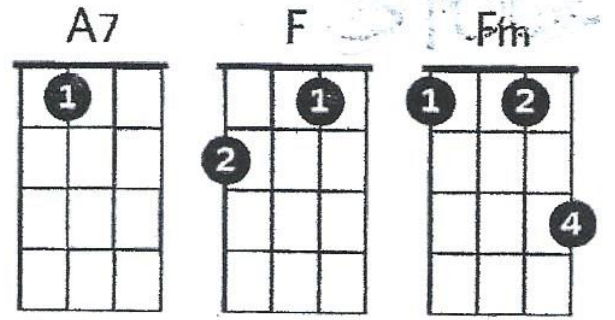

DREAM A LITTLE DREAM OF ME (Key of C)

C Em Adim G7
Stars shining bright above you

C Em A7
Night breezes seem to whisper "I love you"

F Fm
Birds singing in a sycamore tree

C Gaug G7
Dream a little dream of me.

C Em Adim G7
Say nightie-night and kiss me

C Em A7
Just hold me tight and tell me you'll miss me

F Fm
While I'm alone and blue as can be

C Gaug G7 C E7
Dream a little dream of me.

F#m Bm E7 A F#m Bm E7
Stars fading but I linger on, dear, still craving your kiss

A F#m Bm E7 A G7
I'm longing to linger till dawn, dear, just saying this.

C Em Adim G7
Sweet dreams till sunbeams find you

C Em A7
Sweet dreams that leave all worries behind you

F Fm C Gaug G7 C
But in your dreams whatever they be, dream a little dream of me.