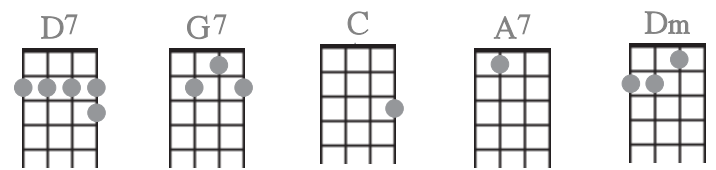

Intro Vamp: D7 G7 C A7 D7 G7 C G7

Ukulele Club of Santa Cruz January 2003

C G7
Oh, we're going to a hukilau, a huki huki huki huki huki lau

C
Everybody loves a hukilau, where the laulau is the kaukau, at the big luau

A7 D7 C D7

We throw our nets out into the sea, and all the ama ama come swimming to me

C A7 G7 C

Oh, we're going to a hukilau, a huki huki huki huki huki-lau

Hukilau Song

C G7
What a beautiful day for fishing the old Hawaiian way

4 beats each