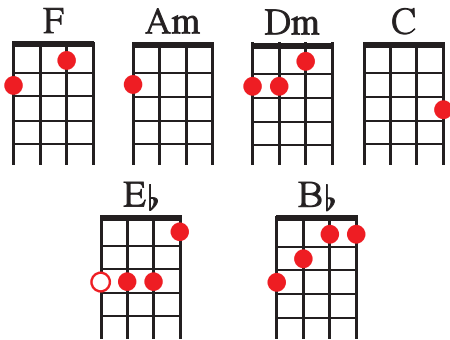

INTRO F //// C //// Bb //// F ////

I Think We're Alone Now

by Ritchie Cordell

Tommy James & the Shondells took this song to #4 on the Billboard Hot 100 in 1967, where it spent 17 weeks on the chart. Rock critic Lester Bangs called the single "the bubblegum apotheosis."

Ukulele Club of Santa Cruz
"Falling in Love" Night
March 2007

(F) Am
Children behave
Dm C
That's what they say when we're together
F Am
And watch how you play
Dm C
They don't understand, and so we're...

Am F
Runnin' just as fast as we can
Am F
Holdin' on to one another's hand
Eb
Tryin' to get away into the night
C
And then you put your arms around me as we tumble to the ground
F
And then you say...

(F) C
I think we're alone now
Bb F
There doesn't seem to be anyone around
(F) C
I think we're alone now
Bb F
The beating of our hearts is the only sound (HEARTBEAT AND CRICKETS)

(F) Am
Look at the way
Dm C
We gotta hide what we're doin'
F Am
'Cause what would they say
Dm C
If they ever knew, and so we're...

Am F
Runnin' just as fast as we can
Am F
Holdin' on to one another's hand
Eb
Tryin' to get away into the night
C
And then you put your arms around me as we tumble to the ground
F
And then you say...