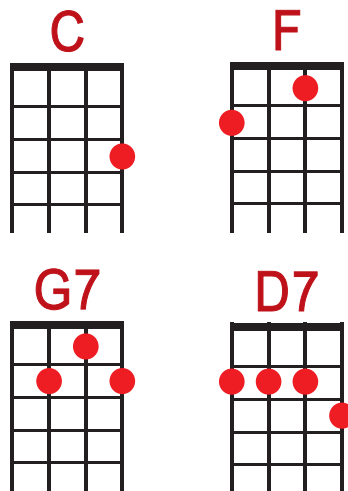

by Buddy Holly & Norman Petty

Written by Buddy Holly and Norman Petty and recorded at Petty Studios in Clovis, New Mexico during the Summer of 1958. Petty was Holly's producer and manager. This was the last single Holly recorded with The Crickets. In the last few months of his life, he moved to New York and began recording with more elaborate production techniques, including string sections. Buddy Holly was known for his innovative guitar riffs, but he didn't play lead guitar on this one. A session guitarist named Tommy Allsup did. Allsup also played in Holly's band on his last tour. Many of Holly's fans consider this one of his best songs, but it was never released as a single. Linda Ronstadt had a hit with this in 1977. Her version went to #5 on the US charts.

It's So Easy

C G7 F G7 **intro first 2 lines**
It's so easy to fall in love,

C F G7 C
It's so easy to fall in love

C G7 F G7
People tell me love's for fools,

C F G7 C
So here I go, breaking all of the rules

C G7 F G7
It's so easy to fall in love,

C F G7 C
It's so easy to fall in love

C G7 F G7
It's so easy to fall in love,

C F G7 C
It's so easy to fall in love

end here

C G7 F G7
Look into your heart and see

C F G7 C
What your love book set apart for me

C G7 F G7
It's so easy to fall in love,

C F G7 C
It's so easy to fall in love

C G7 F G7
It's so easy to fall in love,

C F G7 C
It's so easy to fall in love