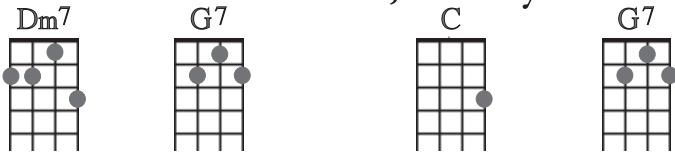

L-O-V-E

Music & Lyrics by
Milt Gabler and
Bert Kaempfert

L is for the way you look at me, **O** is for the only one I see.

V is very, very extra-ordinary, **E** is even more than anyone that you adore can...

Love is all that I can give to you, Love is more than just a game for two.

Two in love can make it, Take my heart and please don't break it,

Love was made for me and you (Repeat from Top)

Love was made for me and you...

Love was made for me and you...

Love was made for me and you!

Ukulele Club of Santa Cruz November 2002

as performed by Nat King Cole