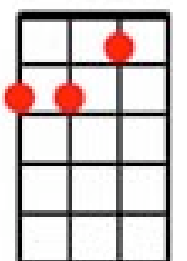

You're A Grand Old Flag / Yankee Doodle Boy (Medley)

(George M. Cohan)

Chords
used in
this song:

Cmaj

G7

D7

A7

Dmin

C

You're a grand old flag, you're a high-flying flag

G7

And forever in peace may you wave

C

You're the emblem of the land I love

D7

G7

The home of the free and the brave...

C

Ev'ry heart beats true 'neath the Red, White and Blue

A7

Dm

Where there's never a boast or brag

C

G7

Yankee Doodle came to London just to ride the ponies

D7

G7

C

I am that Yankee Doodle Boy