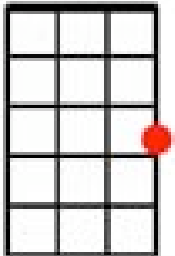

You're A Grand Old Flag / Yankee Doodle Boy (Medley)

(George M. Cohan)

Chords
used in
this song:

Cmaj

G7

D7

A7

Dmin

C

You're a grand old flag, you're a high-flying flag

G7

And forever in peace may you wave

C

You're the emblem of the land I love

D7

G7

Yankee Doodle came to London just to ride the ponies

D7

G7

C

I am that Yankee Doodle Boy