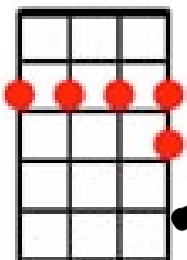

You're A Grand Old Flag / Yankee Doodle Boy (Medley)

(George M. Cohan)

Chords
used in
this song:

Cmaj

G7

D7

A7

Dmin

C

You're a grand old flag, you're a high-flying flag

G7

And forever in peace may you wave

C

You're the emblem of the land I love

D7

G7

The home of the free and the brave...

C

Ev'ry heart beats true 'neath the Red, White and Blue

A7

Dm

Where there's never a boast or brag

C

G7

Yankee Doodle came to London just to ride the ponies

D7

G7

C

I am that Yankee Doodle Boy