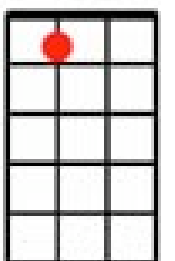

You're A Grand Old Flag / Yankee Doodle Boy (Medley)

(George M. Cohan)

Chords
used in
this song:

Cmaj

G7

D7

A7

Dmin

C

You're a grand old flag, you're a high-flying flag

G7

And forever in peace may you wave

C

You're the emblem of the land I love

D7

G7