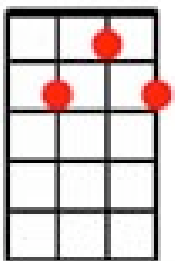

You're A Grand Old Flag / Yankee Doodle Boy (Medley)

(George M. Cohan)

Chords
used in
this song:

Cmaj

G7

D7

A7

Dmin

C

You're a grand old flag, you're a high-flying flag

G7

And forever in peace may you wave

C

You're the emblem of the land I love

D7

G7

The home of the free and the brave...

C

Ev'ry heart beats true 'neath the Red, White and Blue

A7

Dm

Where there's never a boast or brag

C

G7

Yankee Doodle came to London just to ride the ponies

D7

G7

C

I am that Yankee Doodle Boy