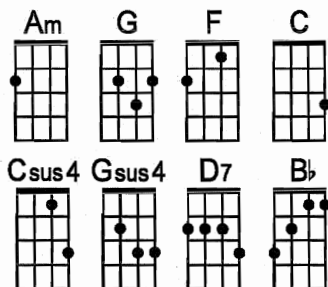

# Ruby Tuesday

Am G F G C (Csus4 C Csus4 C)  
 She would never say where she came from,  
 Am G F C G (Gsus4 G Gsus4 G)  
 Yesterday don't matter if it's gone,  
 Am D7 G  
 But while the sun is bright,  
 Am D7 G  
 Or in the darkest night,  
 C (Csus4 C) G (Gsus4 G Gsus4 G)  
 No one knows, she comes and goes.

## CHORUS:

C G F C  
 Good-bye, Ruby Tuesday,  
 C G F C  
 Who could hang a name on you,  
 C G Bb F  
 When you change with ev'ry new day,  
 G C G  
 Still I gonna miss you.

Am G F G C (Csus4 C Csus4 C)  
 Don't question why she needs to be so free,  
 Am G F C G (Gsus4 G Gsus4 G)  
 She'll tell you it's the only way to be,  
 Am D7 G  
 She just can't be chained,  
 Am D7 G  
 To a life where nothing's gained,  
 C (Csus4 C) G (Gsus4 G Gsus4 G)  
 And nothing's lost, at such a cost.

## Chorus

Am G F G C (Csus4 C Csus4 C)  
 There's no time to lose I heard her say,  
 Am G F C G (Gsus4 G Gsus4 G)  
 Catch your dreams before they slip away,  
 Am D7 G  
 Dying all the time,  
 Am D7 G  
 Lose your dreams and you,  
 C (Csus4 C) G (Gsus4 G Gsus4 G)  
 Will lose your mind, ain't life unkind.