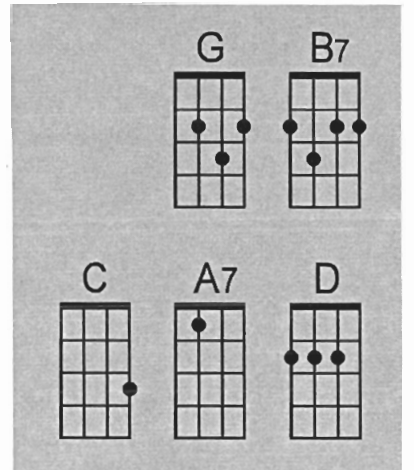

INTRO: G //// B7 //// C //// A7 //// G // C // G // D //

G B7
COME WITH ME, MY LOVE

C A7
TO THE SEA, THE SEA OF LOVE

G A7 G C G D
I WANT TO TELL YOU HOW MUCH I LOVE YOU

G B7
DO YOU REMEMBER, WHEN WE MET

C A7
THAT'S THE DAY I KNEW YOU WERE MY PET

G A7 G C G G
I WANT TO TELL YOU HOW MUCH I LOVE YOU

By Phil Phillips

D C
COME WITH ME,

D C
TO THE SEA

B7 D
OF LOVE!

G B7
DO YOU REMEMBER, WHEN WE MET

C A7
THAT'S THE DAY I KNEW YOU WERE MY PET

G A7 G C G D
I WANT TO TELL YOU HOW MUCH I LOVE YOU