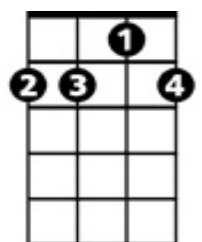

Tag

Verse 2

I ain't got nobody here but me and myself
 I, stay blue all the time, aw, when the sun goes down
 My jelly, my roll,
 sweet mama, don't let it fall

Chorus:

You can shake it, you can break it,
 you can hang it on the wall
 ... it out the window, catch it 'fore it fall
 You can break it, you can hang it
 on the wall

...it out the window, catch...

My jelly, my roll,
 sweet mama, don't let it fall

Tag

Verse 3

I know I been to town, I, I walked around
 I, start leavin' town, I, I fool around
 My jelly, my roll,
 sweet mama, don't let it fall

Chorus:

Just shake it, you can break it,
 you can hang it on the wall
 ... it out the window, catch it 'fore it falls
 You can shake it you can break it,
 you can hang it on the wall
 ...it out the window, catch it 'fore it...
 My jelly, my roll, sweet mama, don't let it

Coda:

Jus' shake it, you can break it, you can hang
 wall
 ... it out the window, catch it 'fore it...
 My jelly, my roll, sweet mama,
 don't let it...

C6

G7

2 1 3

G7sus2

Dm6

¹In the older versions this reads, "I ain't got no brown." It is sometime changed in newer versions.