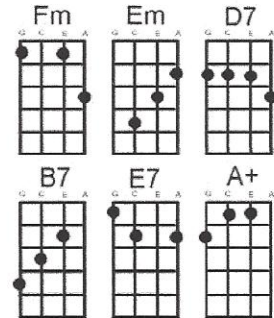

There were [D] birds in the [Cdim] sky

But I [Em] never saw them [Gm] winging

No I [D] never [F#m] saw them [Fm] at [Em] all

[A7] Till there was [D] you [D7]

Then there was [G] music [Gm] and wonderful [D] roses

They [B7] tell me in [Em] sweet fragrant [E7] meadows

Of [A7] dawn and [A+] you

There was [D] love all a [Cdim] round

But I [Em] never heard it [Gm] singing

No I [D] never [F#m] heard it [Fm] at [Em] all

[A7] Till there was [D] you [Em] [A7]

[D] [Cdim] [Em] [Gm] [D] [F#m] [Fm] [Em] [A7] [D] [D7]

Then there was [G] music [Gm] and wonderful [D] roses

They [B7] tell me in [Em] sweet fragrant [E7] meadows

Of [A7] dawn and [A+] you

There was [D] love all a [Cdim] round

But I [Em] never heard it [Gm] singing

No I [D] never [F#m] heard it [Fm] at [Em] all

[A7] Till there was [D] you

[A] Ti [Am+7] [A] ll there was [D] you [Bb] [D] [Dmaj7]

The F#m Fm Em run can be played by sliding an Em formation down the fretboard from G0C6E5A4 to G0C5E4A3 and then Em