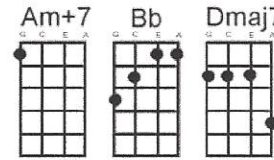

There were [D] birds in the [Cdim] sky

But I [Em] never saw them [Gm] winging

No I [D] never [F#m] saw them [Fm] at [Em] all

[A7] Till there was [D] you [D7]

Then there was [G] music [Gm] and wonderful [D] roses

They [B7] tell me in [Em] sweet fragrant [E7] meadows

Of [A7] dawn and [A+] you

There was [D] love all a [Cdim] round

But I [Em] never heard it [Gm] singing

No I [D] never [F#m] heard it [Fm] at [Em] all

[A7] Till there was [D] you [Em] [A7]

[D] [Cdim] [Em] [Gm] [D] [F#m] [Fm] [Em] [A7] [D] [D7]

Then there was [G] music [Gm] and wonderful [D] roses

They [B7] tell me in [Em] sweet fragrant [E7] meadows

Of [A7] dawn and [A+] you

There was [D] love all a [Cdim] round

But I [Em] never heard it [Gm] singing

No I [D] never [F#m] heard it [Fm] at [Em] all

[A7] Till there was [D] you

[A] Ti [Am+7] [A] ll there was [D] you [Bb] [D] [Dmaj7]

The F#m Fm Em run can be played by sliding an Em formation down the fretboard from G0C6E5A4 to G0C5E4A3 and then Em