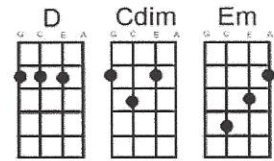

# Till There Was You Beatles

Hear this song at: <http://www.youtube.com/watch?v=Mr5gCdUXJQY> (play along with capo at 3<sup>rd</sup> fret)

From: Richard G's Ukulele Songbook [www.scorpexuke.com](http://www.scorpexuke.com)

[D] [Cdim] [Em] [A7] [D] [Cdim] [Em] [A7]

There were [D] bells on a [Cdim] hill

But I [Em] never heard them [Gm] ringing

No I [D] never [F#m] heard them [Fm] at [Em] all

[A7] Till there was [D] you [Em] [A7]

There were [D] birds in the [Cdim] sky

But I [Em] never saw them [Gm] winging

No I [D] never [F#m] saw them [Fm] at [Em] all

[A7] Till there was [D] you [D7]

Then there was [G] music [Gm] and wonderful [D] roses

But I [Em] never heard it [Gm] singing

No I [D] never [F#m] heard it [Fm] at [Em] all

[A7] Till there was [D] you

[A] Ti [Am+7] [A] ll there was [D] you [Bb] [D] [Dmaj7]

The F#m Fm Em run can be played by sliding an Em formation down the fretboard from G0C6E5A4 to G0C5E4A3 and then Em