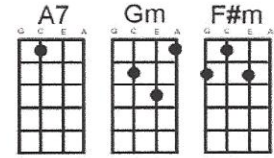

[D] [Cdim] [Em] [A7] [D] [Cdim] [Em] [A7]

There were [D] bells on a [Cdim] hill

But I [Em] never heard them [Gm] ringing

No I [D] never [F#m] heard them [Fm] at [Em] all

[A7] Till there was [D] you [Em] [A7]

There were [D] birds in the [Cdim] sky

But I [Em] never saw them [Gm] winging

No I [D] never [F#m] saw them [Fm] at [Em] all

[A7] Till there was [D] you [D7]

Then there was [G] music [Gm] and wonderful [D] roses

They [B7] tell me in [Em] sweet fragrant [E7] meadows

Of [A7] dawn and [A+] you

There was [D] love all a [Cdim] round

But I [Em] never heard it [Gm] singing

No I [D] never [F#m] heard it [Fm] at [Em] all

[A7] Till there was [D] you [Em] [A7]

But I [Em] never heard it [Gm] singing

No I [D] never [F#m] heard it [Fm] at [Em] all

[A7] Till there was [D] you

[A] Ti [Am+7] [A] ll there was [D] you [Bb] [D] [Dmaj7]

The F#m Fm Em run can be played by sliding an Em formation down the fretboard from G0C6E5A4 to G0C5E4A3 and then Em