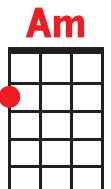

Wasted on the Way

Crosby Stills and Nash

Ukulele Club of Santa Cruz
Burning Uke III 2005

C **Am** **Em**
Look around me, I can see my life before me
F **G7** **C**
Running rings around the way it used to be
Am **Em**
I am older now, I have more than what I wanted
F **G7** **F** **C**
But I wish that I had started long before I did

F **G7** **C** **Am**
And there's so much time to make up everywhere you turn
F **G7** **C** **C7**
Time we have wasted on the way

F **G7** **C** **Am**
So much water moving underneath the bridge
F **G7** **F** **C**
Let the water come and carry us a-way

C **Am** **Em**
Oh, when you were young, did you question all the answers
F **G7** **C**

Did you envy all the dancers who had all the nerve
Am **Em**
Look around you now, you must go for what you wanted
F **G7** **F** **C**