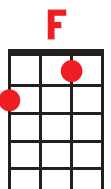

Wasted on the Way

Crosby Stills and Nash

Ukulele Club of Santa Cruz
Burning Uke III 2005

C **Am** **Em**
Look around me, I can see my life before me
F **G7** **C**
Running rings around the way it used to be
Am **Em**
I am older now, I have more than what I wanted
F **G7** **F** **C**
But I wish that I had started long before I did

F **G7** **C** **Am**
And there's so much time to make up everywhere you turn
F **G7** **C** **C7**
Time we have wasted on the way

F **G7** **C** **Am**
So much water moving underneath the bridge
F **G7** **F** **C**
Let the water come and carry us a-way

C **Am** **Em**
Oh, when you were young, did you question all the answers
F **G7** **C**

Did you envy all the dancers who had all the nerve
Am **Em**
Look around you now, you must go for what you wanted
F **G7** **F** **C**

REPEAT Chorus and finish up with...

F **G7** **F** **C**
Let the water come and carry us a-way