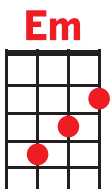

Wasted on the Way

Crosby Stills and Nash

Ukulele Club of Santa Cruz
Burning Uke III 2005

C **Am** **Em**
Look around me, I can see my life before me
F **G7** **C**
Running rings around the way it used to be
Am **Em**
I am older now, I have more than what I wanted
F **G7** **F** **C**
But I wish that I had started long before I did

F **G7** **C** **Am**
And there's so much time to make up everywhere you turn
F **G7** **C** **C7**
Time we have wasted on the way

F **G7** **C** **Am**
So much water moving underneath the bridge
F **G7** **F** **C**
Let the water come and carry us a-way

C **Am** **Em**
Oh, when you were young, did you question all the answers
F **G7** **C**

Did you envy all the dancers who had all the nerve
Am **Em**
Look around you now, you must go for what you wanted
F **G7** **F** **C**

REPEAT Chorus and finish up with...

F **G7** **F** **C**
Let the water come and carry us a-way