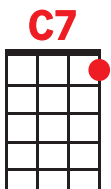

Wasted on the Way

Crosby Stills and Nash

Ukulele Club of Santa Cruz
Burning Uke III 2005

C **Am** **Em**
Look around me, I can see my life before me
F **G7** **C**
Running rings around the way it used to be
Am **Em**
I am older now, I have more than what I wanted
F **G7** **F** **C**
But I wish that I had started long before I did

F **G7** **C** **Am**
And there's so much time to make up everywhere you turn
F **G7** **C** **C7**
Time we have wasted on the way

F **G7** **C** **Am**
So much water moving underneath the bridge
F **G7** **F** **C**
Let the water come and carry us a-way

C **Am** **Em**
Oh, when you were young, did you question all the answers
F **G7** **C**

Did you envy all the dancers who had all the nerve
Am **Em**
Look around you now, you must go for what you wanted
F **G7** **F** **C**

REPEAT Chorus and finish up with...

F **G7** **F** **C**
Let the water come and carry us a-way