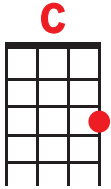

Wasted on the Way

Crosby Stills and Nash

Ukulele Club of Santa Cruz
Burning Uke III 2005

C **Am** **Em**
Look around me, I can see my life before me
F **G7** **C**
Running rings around the way it used to be
Am **Em**
I am older now, I have more than what I wanted
F **G7** **F** **C**
But I wish that I had started long before I did

F **G7** **C** **Am**
And there's so much time to make up everywhere you turn
F **G7** **C** **C7**
Time we have wasted on the way

F **G7** **C** **Am**
So much water moving underneath the bridge
F **G7** **F** **C**
Let the water come and carry us a-way

C **Am** **Em**
Oh, when you were young, did you question all the answers
F **G7** **C**

Did you envy all the dancers who had all the nerve
Am **Em**
Look around you now, you must go for what you wanted
F **G7** **F** **C**

REPEAT Chorus and finish up with...

F **G7** **F** **C**
Let the water come and carry us a-way