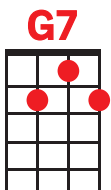

Wasted on the Way

Crosby Stills and Nash

Ukulele Club of Santa Cruz
Burning Uke III 2005

C **Am** **Em**
Look around me, I can see my life before me
F **G7** **C**
Running rings around the way it used to be
Am **Em**
I am older now, I have more than what I wanted
F **G7** **F** **C**
But I wish that I had started long before I did

F **G7** **C** **Am**
And there's so much time to make up everywhere you turn
F **G7** **C** **C7**
Time we have wasted on the way

F **G7** **C** **Am**
So much water moving underneath the bridge
F **G7** **F** **C**
Let the water come and carry us a-way

C **Am** **Em**
Oh, when you were young, did you question all the answers
F **G7** **C**

Did you envy all the dancers who had all the nerve
Am **Em**
Look around you now, you must go for what you wanted
F **G7** **F** **C**

REPEAT Chorus and finish up with...

F **G7** **F** **C**
Let the water come and carry us a-way