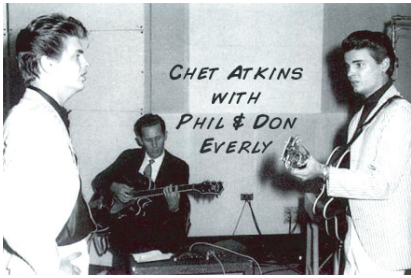

THE EVERLY BROTHERS

Intro C // Am // Dm // G7 // and repeat **343**

DREAM

by Felice and Boudleaux Bryant

The first version the Everly Brothers recorded was laid down in just two takes on March 6, 1958. The original featured Chet Atkins on guitar and Floyd Cramer on piano.