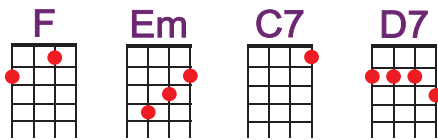

THE EVERLY BROTHERS

Intro C // Am // Dm // G7 // and repeat **343**

DREAM

by Felice and Boudleaux Bryant

The first version the Everly Brothers recorded was laid down in just two takes on March 6, 1958. The original featured Chet Atkins on guitar and Floyd Cramer on piano.

This song repeats this **Chord Progression** many times over

Ukulele Club of Santa Cruz • June 2006
Songs of The Everly Brothers

C Am Dm G7
When I want you in my arms
C Am Dm G7
When I want you and all your charms
C Am
Whenever I want you
F G7 C Am F G7
All I have to do is dream, dream, dream, dream, dream, dream

C Am Dm G7
When I feel blue in the night
C Am Dm G7
And I need you to hold me tight
C Am
Whenever I want you
F G7 C F C > C7
All I have to do is dream

F Em
I can make you mine, taste your lips of wine
Dm G7 C > C7
anytime night or day
F Em
Only trouble is... gee whiz
D7 G7
I'm dreaming my life away

C Am Dm G7
I need you so that I could die
C Am Dm G7
I love you so and that is why
C Am F G7 C F C
Whenever I want you all I have to do is dream