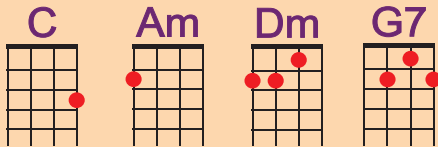

THE EVERLY BROTHERS

Intro C // Am // Dm // G7 // and repeat **343**

DREAM

by Felice and Boudleaux Bryant

The first version the Everly Brothers recorded was laid down in just two takes on March 6, 1958. The original featured Chet Atkins on guitar and Floyd Cramer on piano.

This song repeats this **Chord Progression** many times over

Ukulele Club of Santa Cruz • June 2006
Songs of The Everly Brothers

C Am Dm G7
When I want you in my arms
C Am Dm G7
When I want you and all your charms
C Am
Whenever I want you
F G7 C Am F G7
All I have to do is dream, dream, dream, dream, dream, dream

C Am Dm G7
When I feel blue in the night
C Am Dm G7
And I need you to hold me tight
C Am
Whenever I want you
F G7 C F C > C7
All I have to do is dream

F Em
I can make you mine, taste your lips of wine
Dm G7 C > C7
anytime night or day
F Em
Only trouble is... gee whiz
D7 G7
I'm dreaming my life away

C Am Dm G7
I need you so that I could die
C Am Dm G7
I love you so and that is why
C Am F G7 C F C
Whenever I want you all I have to do is dream