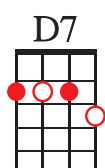

AS TIME GOES BY

WORDS & MUSIC BY HERMAN HUPFELD 1931

DM7 **G7** **GM6** **G7**
 YOU MUST REMEMBER THIS, A KISS IS STILL A KISS.

C **DM7** **CDIM** **EM**
 A SIGH IS JUST A SIGH;

D7 **G7**
 THE FUNDAMENTAL THINGS APPLY,
DM7 **G7** **C** **EDIM** **DM7** **G7**
 AS TIME GOES BY

DM7 **G7** **GM6** **G7**
 AND WHEN TWO LOVERS WOO, THEY STILL SAY I LOVE YOU,

C **DM7** **CDIM** **EM**
 ON THAT YOU CAN RELY;

D7 **G7**
 NO MATTER WHAT THE FUTURE BRINGS

DM7 **G7** **C** **FDIM** **C** **C7**
 AS TIME GOES BY

F **A7**
 MOONLIGHT AND LOVE SONGS NEVER OUT OF DATE,

DM **CDIM**
 HEARTS FULL OF PASSION JEALOUSY AND HATE,

AM **AM+7** **AM7** **D7**
 WOMAN NEEDS MAN, AND MAN MUST HAVE HIS MATE,

G7 **GDIM** **G7**
 THAT NO ONE CAN DENY.