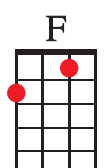

AS TIME GOES BY

WORDS & MUSIC BY HERMAN HUPFELD 1931

DM7 **G7** **GM6** **G7**
 YOU MUST REMEMBER THIS, A KISS IS STILL A KISS.

C **DM7** **CDIM** **EM**
 A SIGH IS JUST A SIGH;

D7 **G7**
 THE FUNDAMENTAL THINGS APPLY,
DM7 **G7** **C** **EDIM** **DM7** **G7**
 AS TIME GOES BY

DM7 **G7** **GM6** **G7**
 AND WHEN TWO LOVERS WOO, THEY STILL SAY I LOVE YOU,

C **DM7** **CDIM** **EM**
 ON THAT YOU CAN RELY;

D7 **G7**
 NO MATTER WHAT THE FUTURE BRINGS

DM7 **G7** **C** **FDIM** **C** **C7**
 AS TIME GOES BY

F **A7**
 MOONLIGHT AND LOVE SONGS NEVER OUT OF DATE,

DM **CDIM**
 HEARTS FULL OF PASSION JEALOUSY AND HATE,

AM **AM+7** **AM7** **D7**
 WOMAN NEEDS MAN, AND MAN MUST HAVE HIS MATE,

G7 **GDIM** **G7**
 THAT NO ONE CAN DENY.