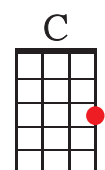

AS TIME GOES BY

WORDS & MUSIC BY HERMAN HUPFELD 1931

DM7 **G7** **GM6** **G7**
 YOU MUST REMEMBER THIS, A KISS IS STILL A KISS.

C **DM7** **CDIM** **EM**
 A SIGH IS JUST A SIGH;

D7 **G7**
 THE FUNDAMENTAL THINGS APPLY,
DM7 **G7** **C** **EDIM** **DM7** **G7**
 AS TIME GOES BY

DM7 **G7** **GM6** **G7**
 AND WHEN TWO LOVERS WOO, THEY STILL SAY I LOVE YOU,

C **DM7** **CDIM** **EM**
 ON THAT YOU CAN RELY;

D7 **G7**
 NO MATTER WHAT THE FUTURE BRINGS

DM7 **G7** **C** **FDIM** **C** **C7**
 AS TIME GOES BY