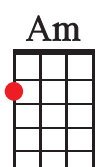

AS TIME GOES BY

WORDS & MUSIC BY HERMAN HUPFELD 1931

DM7 **G7** **GM6** **G7**
 YOU MUST REMEMBER THIS, A KISS IS STILL A KISS.

C **DM7** **CDIM** **EM**
 A SIGH IS JUST A SIGH;

D7 **G7**
 THE FUNDAMENTAL THINGS APPLY,
DM7 **G7** **C** **EDIM** **DM7** **G7**
 AS TIME GOES BY

DM7 **G7** **GM6** **G7**
 AND WHEN TWO LOVERS WOO, THEY STILL SAY I LOVE YOU,

C **DM7** **CDIM** **EM**
 ON THAT YOU CAN RELY;

D7 **G7**
 NO MATTER WHAT THE FUTURE BRINGS

DM7 **G7** **C** **FDIM** **C** **C7**
 AS TIME GOES BY