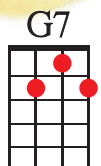

AS TIME GOES BY

WORDS & MUSIC BY HERMAN HUPFELD 1931

DM7 **G7** **GM6** **G7**
 YOU MUST REMEMBER THIS, A KISS IS STILL A KISS.

C **DM7** **CDIM** **EM**
 A SIGH IS JUST A SIGH;

D7 **G7**
 THE FUNDAMENTAL THINGS APPLY,
DM7 **G7** **C** **EDIM** **DM7** **G7**
 AS TIME GOES BY

DM7 **G7** **GM6** **G7**
 AND WHEN TWO LOVERS WOO, THEY STILL SAY I LOVE YOU,

C **DM7** **CDIM** **EM**
 ON THAT YOU CAN RELY;

D7 **G7**
 NO MATTER WHAT THE FUTURE BRINGS

DM7 **G7** **C** **FDIM** **C** **C7**
 AS TIME GOES BY

F **A7**
 MOONLIGHT AND LOVE SONGS NEVER OUT OF DATE,

DM **CDIM**
 HEARTS FULL OF PASSION JEALOUSY AND HATE,

AM **AM+7** **AM7** **D7**
 WOMAN NEEDS MAN, AND MAN MUST HAVE HIS MATE,

G7 **GDIM** **G7**
 THAT NO ONE CAN DENY.