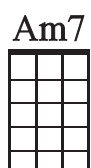

AS TIME GOES BY

WORDS & MUSIC BY HERMAN HUPFELD 1931

DM7 **G7** **GM6** **G7**
 YOU MUST REMEMBER THIS, A KISS IS STILL A KISS.

C **DM7** **CDIM** **EM**
 A SIGH IS JUST A SIGH;

D7 **G7**
 THE FUNDAMENTAL THINGS APPLY,
DM7 **G7** **C** **EDIM** **DM7** **G7**
 AS TIME GOES BY

DM7 **G7** **GM6** **G7**
 AND WHEN TWO LOVERS WOO, THEY STILL SAY I LOVE YOU,

C **DM7** **CDIM** **EM**
 ON THAT YOU CAN RELY;

D7 **G7**
 NO MATTER WHAT THE FUTURE BRINGS

DM7 **G7** **C** **FDIM** **C** **C7**
 AS TIME GOES BY