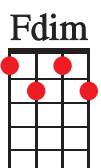

AS TIME GOES BY

WORDS & MUSIC BY HERMAN HUPFELD 1931

DM7 **G7** **GM6** **G7**
 YOU MUST REMEMBER THIS, A KISS IS STILL A KISS.

C **DM7** **CDIM** **EM**
 A SIGH IS JUST A SIGH;

D7 **G7**
 THE FUNDAMENTAL THINGS APPLY,
DM7 **G7** **C** **EDIM** **DM7** **G7**
 AS TIME GOES BY

DM7 **G7** **GM6** **G7**
 AND WHEN TWO LOVERS WOO, THEY STILL SAY I LOVE YOU,

C **DM7** **CDIM** **EM**
 ON THAT YOU CAN RELY;

D7 **G7**
 NO MATTER WHAT THE FUTURE BRINGS

DM7 **G7** **C** **FDIM** **C** **C7**
 AS TIME GOES BY