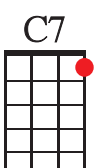

AS TIME GOES BY

WORDS & MUSIC BY HERMAN HUPFELD 1931

DM7 **G7** **GM6** **G7**
 YOU MUST REMEMBER THIS, A KISS IS STILL A KISS.

C **DM7** **CDIM** **EM**
 A SIGH IS JUST A SIGH;

D7 **G7**
 THE FUNDAMENTAL THINGS APPLY,
DM7 **G7** **C** **EDIM** **DM7** **G7**
 AS TIME GOES BY

DM7 **G7** **GM6** **G7**
 AND WHEN TWO LOVERS WOO, THEY STILL SAY I LOVE YOU,

C **DM7** **CDIM** **EM**
 ON THAT YOU CAN RELY;

D7 **G7**
 NO MATTER WHAT THE FUTURE BRINGS

DM7 **G7** **C** **FDIM** **C** **C7**
 AS TIME GOES BY