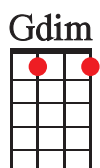

AS TIME GOES BY

WORDS & MUSIC BY HERMAN HUPFELD 1931

DM7 **G7** **GM6** **G7**
 YOU MUST REMEMBER THIS, A KISS IS STILL A KISS.

C **DM7** **CDIM** **EM**
 A SIGH IS JUST A SIGH;

D7 **G7**
 THE FUNDAMENTAL THINGS APPLY,
DM7 **G7** **C** **EDIM** **DM7** **G7**
 AS TIME GOES BY

DM7 **G7** **GM6** **G7**
 AND WHEN TWO LOVERS WOO, THEY STILL SAY I LOVE YOU,

C **DM7** **CDIM** **EM**
 ON THAT YOU CAN RELY;

D7 **G7**
 NO MATTER WHAT THE FUTURE BRINGS

DM7 **G7** **C** **FDIM** **C** **C7**
 AS TIME GOES BY