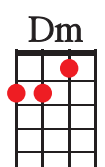

AS TIME GOES BY

WORDS & MUSIC BY HERMAN HUPFELD 1931

DM7 **G7** **GM6** **G7**
 YOU MUST REMEMBER THIS, A KISS IS STILL A KISS.

C **DM7** **CDIM** **EM**
 A SIGH IS JUST A SIGH;

D7 **G7**
 THE FUNDAMENTAL THINGS APPLY,
DM7 **G7** **C** **EDIM** **DM7** **G7**
 AS TIME GOES BY

DM7 **G7** **GM6** **G7**
 AND WHEN TWO LOVERS WOO, THEY STILL SAY I LOVE YOU,

C **DM7** **CDIM** **EM**
 ON THAT YOU CAN RELY;

D7 **G7**
 NO MATTER WHAT THE FUTURE BRINGS

DM7 **G7** **C** **FDIM** **C** **C7**
 AS TIME GOES BY

F **A7**
 MOONLIGHT AND LOVE SONGS NEVER OUT OF DATE,

DM **CDIM**
 HEARTS FULL OF PASSION JEALOUSY AND HATE,

AM **AM+7** **AM7** **D7**
 WOMAN NEEDS MAN, AND MAN MUST HAVE HIS MATE,

G7 **GDIM** **G7**
 THAT NO ONE CAN DENY.