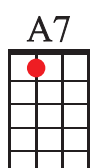

AS TIME GOES BY

WORDS & MUSIC BY HERMAN HUPFELD 1931

DM7 **G7** **GM6** **G7**
 YOU MUST REMEMBER THIS, A KISS IS STILL A KISS.

C **DM7** **CDIM** **EM**
 A SIGH IS JUST A SIGH;

D7 **G7**
 THE FUNDAMENTAL THINGS APPLY,
DM7 **G7** **C** **EDIM** **DM7** **G7**
 AS TIME GOES BY

DM7 **G7** **GM6** **G7**
 AND WHEN TWO LOVERS WOO, THEY STILL SAY I LOVE YOU,

C **DM7** **CDIM** **EM**
 ON THAT YOU CAN RELY;

D7 **G7**
 NO MATTER WHAT THE FUTURE BRINGS

DM7 **G7** **C** **FDIM** **C** **C7**
 AS TIME GOES BY