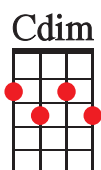

AS TIME GOES BY

WORDS & MUSIC BY HERMAN HUPFELD 1931

DM7 **G7** **GM6** **G7**
 YOU MUST REMEMBER THIS, A KISS IS STILL A KISS.

C **DM7** **CDIM** **EM**
 A SIGH IS JUST A SIGH;

D7 **G7**
 THE FUNDAMENTAL THINGS APPLY,
DM7 **G7** **C** **EDIM** **DM7** **G7**
 AS TIME GOES BY

DM7 **G7** **GM6** **G7**
 AND WHEN TWO LOVERS WOO, THEY STILL SAY I LOVE YOU,

C **DM7** **CDIM** **EM**
 ON THAT YOU CAN RELY;

D7 **G7**
 NO MATTER WHAT THE FUTURE BRINGS

DM7 **G7** **C** **FDIM** **C** **C7**
 AS TIME GOES BY