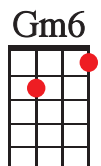

AS TIME GOES BY

WORDS & MUSIC BY HERMAN HUPFELD 1931

DM7 **G7** **GM6** **G7**
 YOU MUST REMEMBER THIS, A KISS IS STILL A KISS.

C **DM7** **CDIM** **EM**
 A SIGH IS JUST A SIGH;

D7 **G7**
 THE FUNDAMENTAL THINGS APPLY,
DM7 **G7** **C** **EDIM** **DM7** **G7**
 AS TIME GOES BY

DM7 **G7** **GM6** **G7**
 AND WHEN TWO LOVERS WOO, THEY STILL SAY I LOVE YOU,

C **DM7** **CDIM** **EM**
 ON THAT YOU CAN RELY;

D7 **G7**
 NO MATTER WHAT THE FUTURE BRINGS

DM7 **G7** **C** **FDIM** **C** **C7**
 AS TIME GOES BY

F **A7**
 MOONLIGHT AND LOVE SONGS NEVER OUT OF DATE,

DM **CDIM**
 HEARTS FULL OF PASSION JEALOUSY AND HATE,

AM **AM+7** **AM7** **D7**
 WOMAN NEEDS MAN, AND MAN MUST HAVE HIS MATE,

G7 **GDIM** **G7**
 THAT NO ONE CAN DENY.