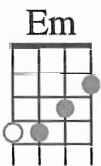

# Autumn Leaves

413

by Joseph Kosma 1945  
English lyrics by Johnny Mercer

Intro Am B7 Em

Em Am7 D7  
The ... falling ... leaves

Gmaj7 Cmaj7  
Drift by my window

Am B7  
The falling leaves

Em  
Of red and gold

Am7 D7  
I see your lips

Gmaj7 Cmaj7  
The summer kisses

Am B7  
The sunburned hands

Em  
I used to hold

B7  
Since you went away

Em  
The days grow long

Am7 D7  
And soon I'll hear

Gmaj7 G6  
Old winter's song