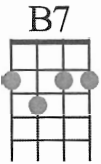

# Autumn Leaves

413

by Joseph Kosma 1945  
English lyrics by Johnny Mercer

Intro Am B7 Em

Em Am7 D7  
The ... falling ... leaves

Gmaj7 Cmaj7  
Drift by my window

Am B7  
The falling leaves

Em  
Of red and gold

Am7 D7  
I see your lips

Gmaj7 Cmaj7  
The summer kisses

Am B7  
The sunburned hands

Em  
I used to hold

B7  
Since you went away

Em  
The days grow long

Am7 D7  
And soon I'll hear

Gmaj7 G6  
Old winter's song