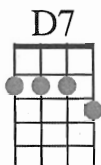

# Autumn Leaves

413

by Joseph Kosma 1945  
English lyrics by Johnny Mercer

Intro Am B7 Em

Em Am7 D7  
The ... falling ... leaves

Gmaj7 Cmaj7  
Drift by my window

Am B7  
The falling leaves

Em  
Of red and gold

Am7 D7  
I see your lips

Gmaj7 Cmaj7  
The summer kisses

Am B7  
The sunburned hands

Em  
I used to hold

B7  
Since you went away

Em  
The days grow long

Am7 D7  
And soon I'll hear

Gmaj7 G6  
Old winter's song