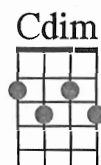

# Autumn Leaves

413

by Joseph Kosma 1945  
English lyrics by Johnny Mercer

Intro Am B7 Em

Em Am7 D7  
The ... falling ... leaves

Gmaj7 Cmaj7  
Drift by my window

Am B7  
The falling leaves

Em  
Of red and gold

Am7 D7  
I see your lips

Gmaj7 Cmaj7  
The summer kisses

Am B7  
The sunburned hands

Em  
I used to hold

B7  
Since you went away

Em  
The days grow long

Am7 D7  
And soon I'll hear

Gmaj7 G6  
Old winter's song