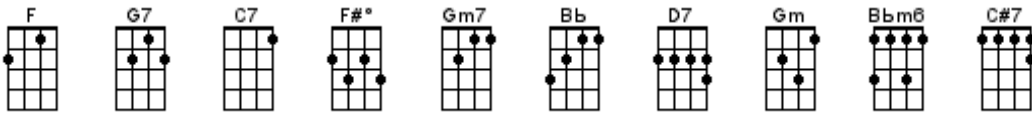

By The Light Of The Silvery Moon (424)

C **D7** **G7**
 By the light of the silvery moon, I want to spoon,
C **C#dim** **G7**
 To my honey I'll croon love's tune
C **F** **A7** **Dm**
 Honeymoon, keep a shinin' in June
C **D7** **C**
 Your silvery beams will bring love's dreams,
Am **E7** **A7** **D7** **G7** **C** **F** **G7**
 We'll be cuddlin' soon, by the sil- very moon.

C
 By the light (by the light, by the light)
D7
 Of the silvery moon (the silvery moon)
G7
 I want to spoon (want to spoon, want to spoon),
C **C#dim** **G7**
 To my honey I'll croon love's tune.

C
 Honeymoon, (honeymoon, honeymoon),
F **A7** **Dm**
 Keep a'shinin' in June (keep a shining in June)
C **D7** **C**
 Your silvery beams will bring love dreams,
Am **E7** **A7** **D7** **G7** **C** **F** **C**
 We'll be cuddlin' soon, by the silvery moon