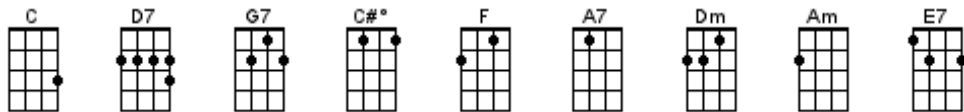

By The Light Of The Silvery Moon (424)

C D7 G7
 By the light of the silvery moon, I want to spoon,
C C#dim G7
 To my honey I'll croon love's tune
C F A7 Dm
 Honeymoon, keep a shinin' in June
C D7 C
 Your silvery beams will bring love's dreams,
Am E7 A7 D7 G7 C F G7
 We'll be cuddlin' soon, by the sil- very moon.

C
 By the light (by the light, by the light)
D7
 Of the silvery moon (the silvery moon)
G7
 I want to spoon (want to spoon, want to spoon),
C C#dim G7
 To my honey I'll croon love's tune.
C
 Honeymoon, (honeymoon, honeymoon),
F A7 Dm
 Keep a'shinin' in June (keep a shining in June)
C D7 C
 Your silvery beams will bring love dreams,
Am E7 A7 D7 G7 C F C
 We'll be cuddlin' soon, by the silvery moon