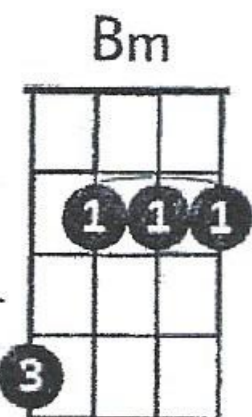

DREAM A LITTLE DREAM OF ME (Key of C)

C Em Adim G7
Stars shining bright above you

C Em A7
Night breezes seem to whisper "I love you"

F Fm
Birds singing in a sycamore tree

C Gaug G7
Dream a little dream of me.

C Em Adim G7
Say nightie-night and kiss me

C Em A7
Just hold me tight and tell me you'll miss me

F Fm
While I'm alone and blue as can be

C Gaug G7 C E7
Dream a little dream of me.

F#m Bm E7 A F#m Bm E7
Stars fading but I linger on, dear, still craving your kiss

A F#m Bm E7 A G7
I'm longing to linger till dawn, dear, just saying this.

C Em Adim G7
Sweet dreams till sunbeams find you

C Em A7
Sweet dreams that leave all worries behind you

F Fm C Gaug G7 C
But in your dreams whatever they be, dream a little dream of me.

retard at end