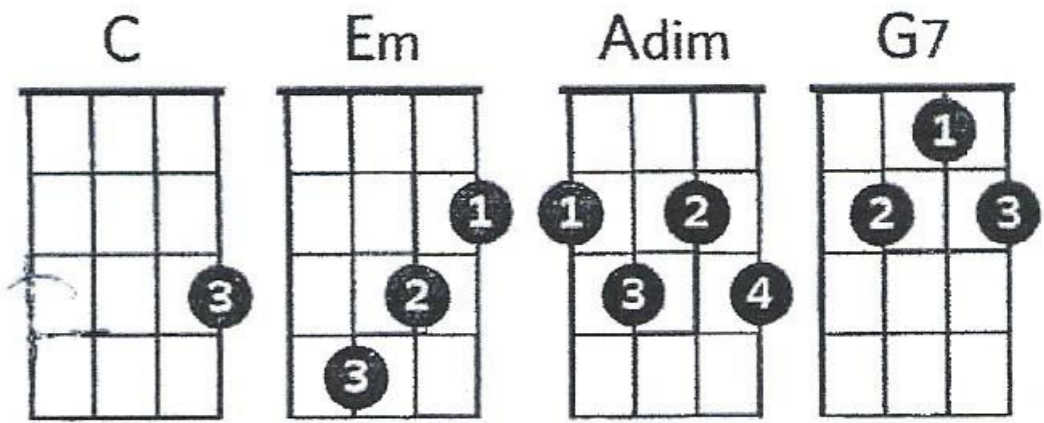

## DREAM A LITTLE DREAM OF ME (Key of C)

C Em Adim G7  
Stars shining bright above you

C Em A7  
Night breezes seem to whisper "I love you"

F Fm  
Birds singing in a sycamore tree

C Gaug G7  
Dream a little dream of me.

C Em Adim G7  
Say nightie-night and kiss me

C Em A7  
Just hold me tight and tell me you'll miss me

F Fm  
While I'm alone and blue as can be

C Gaug G7 C E7  
Dream a little dream of me.

F#m Bm E7 A F#m Bm E7  
Stars fading but I linger on, dear, still craving your kiss

A F#m Bm E7 A G7  
I'm longing to linger till dawn, dear, just saying this.

C Em Adim G7  
Sweet dreams till sunbeams find you

C Em A7  
Sweet dreams that leave all worries behind you

F Fm C Gaug G7 C  
But in your dreams whatever they be, dream a little dream of me.