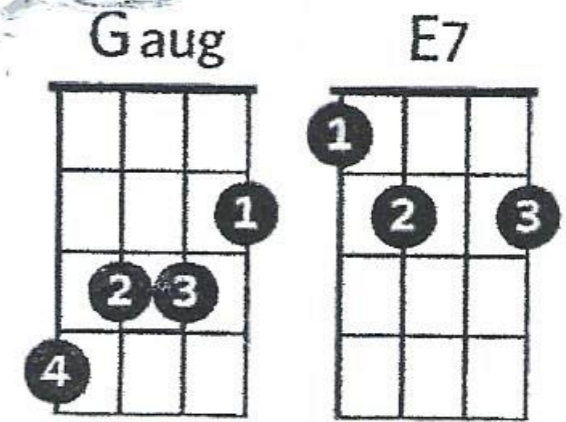

DREAM A LITTLE DREAM OF ME (Key of C)

C Em Adim G7
Stars shining bright above you

C Em A7
Night breezes seem to whisper "I love you"

F Fm
Birds singing in a sycamore tree

C Gaug G7
Dream a little dream of me.

C Em Adim G7
Say nightie-night and kiss me

C Em A7
Just hold me tight and tell me you'll miss me

F Fm
While I'm alone and blue as can be

C Gaug G7 C E7
Dream a little dream of me.

F#m Bm E7 A F#m Bm E7
Stars fading but I linger on, dear, still craving your kiss

A F#m Bm E7 A G7
I'm longing to linger till dawn, dear, just saying this.

C Em Adim G7
Sweet dreams till sunbeams find you

C Em A7
Sweet dreams that leave all worries behind you

F Fm C Gaug G7 C
But in your dreams whatever they be, dream a little dream of me.

retard at end