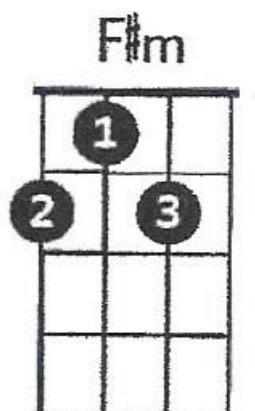

DREAM A LITTLE DREAM OF ME (Key of C)

C Em Adim G7
Stars shining bright above you

C Em A7
Night breezes seem to whisper "I love you"

F Fm
Birds singing in a sycamore tree

C Gaug G7
Dream a little dream of me.

C Em Adim G7
Say nightie-night and kiss me

C Em A7
Just hold me tight and tell me you'll miss me

F Fm
While I'm alone and blue as can be

C Gaug G7 C E7
Dream a little dream of me.

F#m Bm E7 A F#m Bm E7
Stars fading but I linger on, dear, still craving your kiss

A F#m Bm E7 A G7
I'm longing to linger till dawn, dear, just saying this.

C Em Adim G7
Sweet dreams till sunbeams find you

C Em A7
Sweet dreams that leave all worries behind you

F Fm C Gaug G7 C
But in your dreams whatever they be, dream a little dream of me.

retard at end