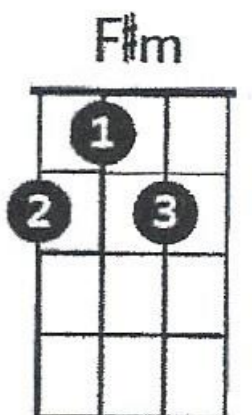

DREAM A LITTLE DREAM OF ME (Key of C)

C Em Adim G7
Stars shining bright above you

C Em A7
Night breezes seem to whisper "I love you"

F Fm
Birds singing in a sycamore tree

C Gaug G7
Dream a little dream of me.

C Em Adim G7
Say nightie-night and kiss me

C Em A7
Just hold me tight and tell me you'll miss me

F Fm
While I'm alone and blue as can be

C Gaug G7 C E7
Dream a little dream of me.

F#m Bm E7 A F#m Bm E7
Stars fading but I linger on, dear, still craving your kiss

A F#m Bm E7 A G7
I'm longing to linger till dawn, dear, just saying this.

C Em Adim G7
Sweet dreams till sunbeams find you

C Em A7
Sweet dreams that leave all worries behind you

F Fm C Gaug G7 C
But in your dreams whatever they be, dream a little dream of me.

retard at end