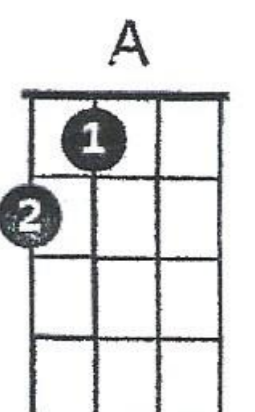

DREAM A LITTLE DREAM OF ME (Key of C)

C Em Adim G7
Stars shining bright above you

C Em A7
Night breezes seem to whisper "I love you"

F Fm
Birds singing in a sycamore tree

C Gaug G7
Dream a little dream of me.

C Em Adim G7
Say nightie-night and kiss me

C Em A7
Just hold me tight and tell me you'll miss me

F Fm
While I'm alone and blue as can be

C Gaug G7 C E7
Dream a little dream of me.

F#m Bm E7 A F#m Bm E7
Stars fading but I linger on, dear, still craving your kiss

A F#m Bm E7 A G7
I'm longing to linger till dawn, dear, just saying this.

C Em Adim G7
Sweet dreams till sunbeams find you

C Em A7
Sweet dreams that leave all worries behind you

F Fm C Gaug G7 C
But in your dreams whatever they be, dream a little dream of me.

retard at end