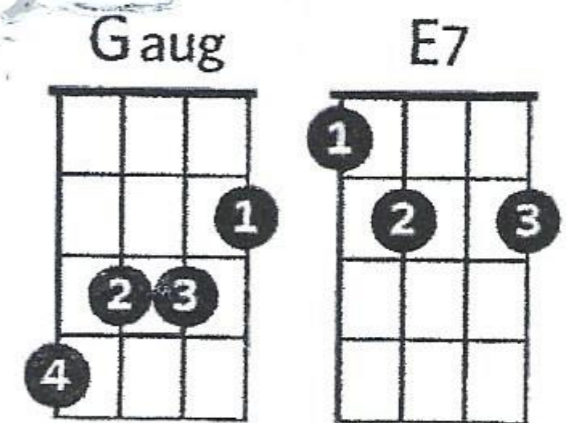

DREAM A LITTLE DREAM OF ME (Key of C)

C Em Adim G7
Stars shining bright above you

C Em A7
Night breezes seem to whisper "I love you"

F Fm
Birds singing in a sycamore tree

C Gaug G7
Dream a little dream of me.

C Em Adim G7
Say nightie-night and kiss me

C Em A7
Just hold me tight and tell me you'll miss me

F Fm
While I'm alone and blue as can be

C Gaug G7 C E7
Dream a little dream of me.

F#m Bm E7 A F#m Bm E7
Stars fading but I linger on, dear, still craving your kiss

A F#m Bm E7 A G7
I'm longing to linger till dawn, dear, just saying this.

C Em Adim G7
Sweet dreams till sunbeams find you

C Em A7
Sweet dreams that leave all worries behind you

F Fm C Gaug G7 C
But in your dreams whatever they be, dream a little dream of me.

retard at end