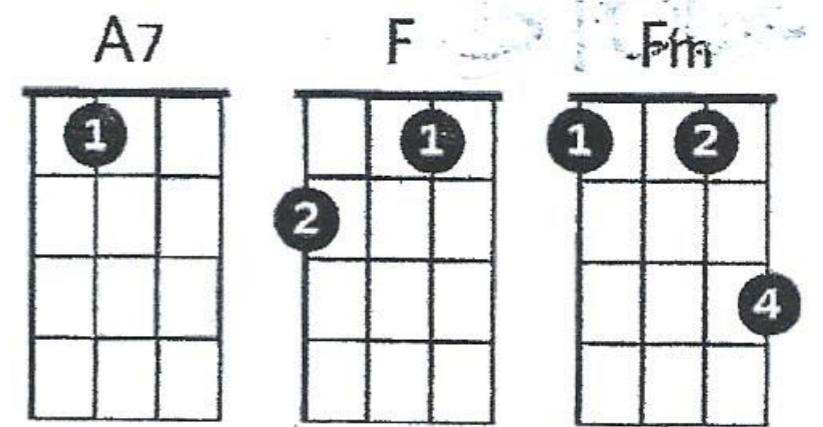

DREAM A LITTLE DREAM OF ME (Key of C)

C Em Adim G7
Stars shining bright above you

C Em A7
Night breezes seem to whisper "I love you"

F Fm
Birds singing in a sycamore tree

C Gaug G7
Dream a little dream of me.

C Em Adim G7
Say nightie-night and kiss me

C Em A7
Just hold me tight and tell me you'll miss me

F Fm
While I'm alone and blue as can be

C Gaug G7 C E7
Dream a little dream of me.

F#m Bm E7 A F#m Bm E7
Stars fading but I linger on, dear, still craving your kiss

A F#m Bm E7 A G7
I'm longing to linger till dawn, dear, just saying this.

C Em Adim G7
Sweet dreams till sunbeams find you

C Em A7
Sweet dreams that leave all worries behind you

F Fm C Gaug G7 C
But in your dreams whatever they be, dream a little dream of me.

retard at end