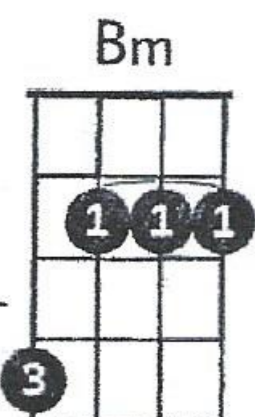

DREAM A LITTLE DREAM OF ME (Key of C)

C Em Adim G7
Stars shining bright above you

C Em A7
Night breezes seem to whisper "I love you"

F Fm
Birds singing in a sycamore tree

C Gaug G7
Dream a little dream of me.

C Em Adim G7
Say nightie-night and kiss me

C Em A7
Just hold me tight and tell me you'll miss me

F Fm
While I'm alone and blue as can be

C Gaug G7 C E7
Dream a little dream of me.

F#m Bm E7 A F#m Bm E7
Stars fading but I linger on, dear, still craving your kiss

A F#m Bm E7 A G7
I'm longing to linger till dawn, dear, just saying this.

C Em Adim G7
Sweet dreams till sunbeams find you

C Em A7
Sweet dreams that leave all worries behind you

F Fm C Gaug G7 C
But in your dreams whatever they be, dream a little dream of me.

retard at end