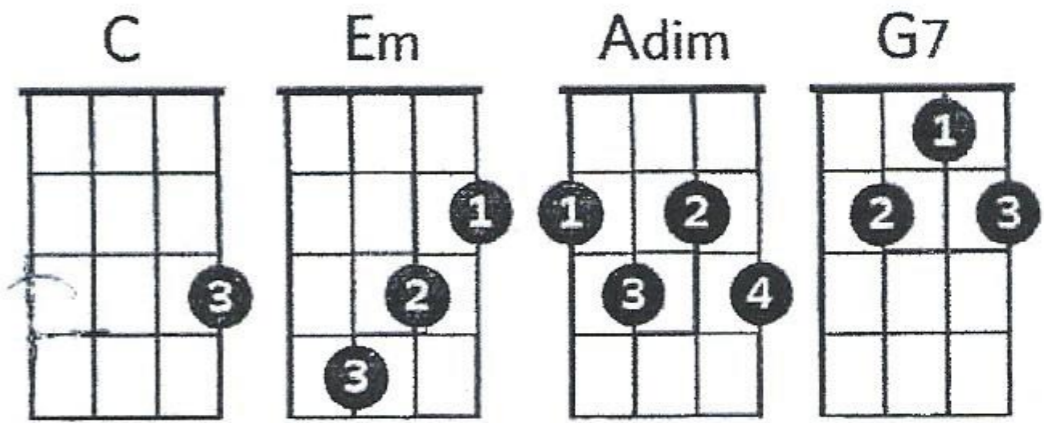

DREAM A LITTLE DREAM OF ME (Key of C)

C Em Adim G7
Stars shining bright above you

C Em A7
Night breezes seem to whisper "I love you"

F Fm
Birds singing in a sycamore tree

C Gaug G7
Dream a little dream of me.

C Em Adim G7
Say nightie-night and kiss me

C Em A7
Just hold me tight and tell me you'll miss me

F Fm
While I'm alone and blue as can be

C Gaug G7 C E7
Dream a little dream of me.

F#m Bm E7 A F#m Bm E7
Stars fading but I linger on, dear, still craving your kiss

A F#m Bm E7 A G7
I'm longing to linger till dawn, dear, just saying this.

C Em Adim G7
Sweet dreams till sunbeams find you

C Em A7
Sweet dreams that leave all worries behind you

F Fm C Gaug G7 C
But in your dreams whatever they be, dream a little dream of me.