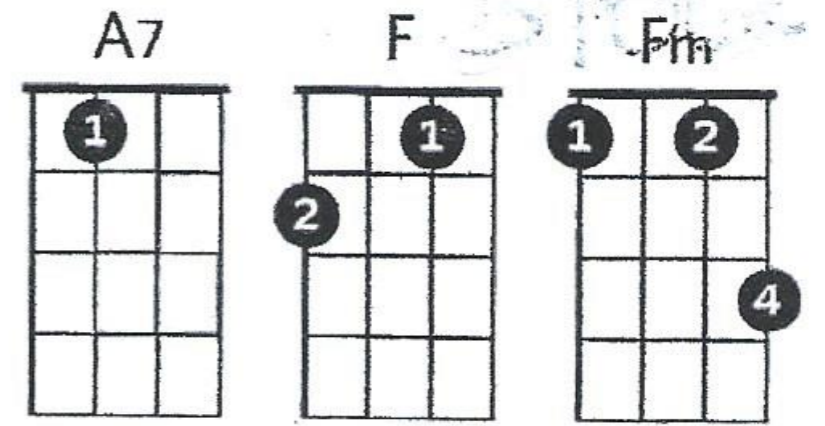

DREAM A LITTLE DREAM OF ME (Key of C)

C Em Adim G7
Stars shining bright above you

C Em A7
Night breezes seem to whisper "I love you"

F Fm
Birds singing in a sycamore tree

C Gaug G7
Dream a little dream of me.

C Em Adim G7
Say nightie-night and kiss me

C Em A7
Just hold me tight and tell me you'll miss me

F Fm
While I'm alone and blue as can be

C Gaug G7 C E7
Dream a little dream of me.

F#m Bm E7 A F#m Bm E7
Stars fading but I linger on, dear, still craving your kiss

A F#m Bm E7 A G7
I'm longing to linger till dawn, dear, just saying this.

C Em Adim G7
Sweet dreams till sunbeams find you

C Em A7
Sweet dreams that leave all worries behind you

F Fm C Gaug G7 C
But in your dreams whatever they be, dream a little dream of me.

retard at end