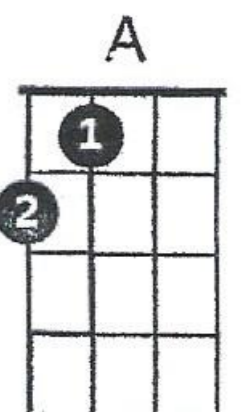

DREAM A LITTLE DREAM OF ME (Key of C)

C Em Adim G7
Stars shining bright above you

C Em A7
Night breezes seem to whisper "I love you"

F Fm
Birds singing in a sycamore tree

C Gaug G7
Dream a little dream of me.

C Em Adim G7
Say nightie-night and kiss me

C Em A7
Just hold me tight and tell me you'll miss me

F Fm
While I'm alone and blue as can be

C Gaug G7 C E7
Dream a little dream of me.

F#m Bm E7 A F#m Bm E7
Stars fading but I linger on, dear, still craving your kiss

A F#m Bm E7 A G7
I'm longing to linger till dawn, dear, just saying this.

C Em Adim G7
Sweet dreams till sunbeams find you

C Em A7
Sweet dreams that leave all worries behind you

F Fm C Gaug G7 C
But in your dreams whatever they be, dream a little dream of me.

retard at end