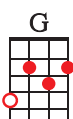

For No One

The Beatles

A **A/G#**
Your day breaks, your mind aches
F#m **F#m/E** **D** **G**
You find that all her words of kindness linger on

A
When she no longer needs you
A **A/G#**
She wakes up, she makes up
F#m **F#m/E** **D** **G**
She takes her time and doesn't feel she has to hurry

A
She no longer needs you

• **CHORUS**

Bm **F#7**
And in her eyes you see nothing
Bm **F#7**
No sign of love behind the tears cried for no one
Bm **Esus4** **E**
A love that should have lasted years

A **A/G#**
You want her, you need her
F#m **F#m/E** **D** **G**
And yet you don't believe her when she said her love is dead

A
You think she needs you

• **CHORUS**

A **A/G#**
You stay home, she goes out
F#m **F#m/E** **D** **G**
She says that long ago she knew someone but now he's gone

A
She doesn't need him

A **A/G#**
Your day breaks, your mind aches
F#m **F#m/E** **D**
There will be times when all the things she said
G
will fill your head