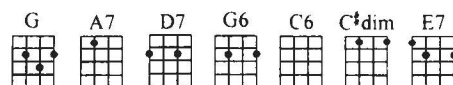

C E7 Am 3 E7 Am 3 E7

out. gain. Then with noth - ing at all, but the lit - tle we are,

F 3 G7 C Am Fm G7 C

we'll have con - quered all time, all space, the sun, and the stars.\_\_\_\_\_

## I'm Looking Over A Four Leaf Clover

Lyric by  
MORT DIXON

Music by  
HARRY WOODS

FIRST NOTE

Bright tempo

G A7

I'm look - ing o - ver a four leaf clo - ver that I o - ver - looked be -

D7 G6 A7

fore:\_\_\_\_\_ one leaf is sun - shine, the sec - ond is rain,\_\_\_\_\_ third is the

D7 G

ros - es that grow in the lane.\_\_\_\_\_ No need ex - plain - ing, the one re - main -

A7 C6 C#dim

- ing is some - bod - y I a - dore.\_\_\_\_\_ I'm look - ing o - ver a