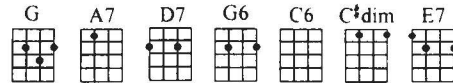

C E7 Am 3 3 E7 Am 3 3 E7

out. gain. Then with noth - ing at all, but the lit - tle we are,

F 3 3 G7 C Am Fm G7 C

we'll have con - quered all time, all space, the sun, and the stars.\_\_\_\_\_

## I'm Looking Over A Four Leaf Clover

Lyric by  
MORT DIXON

Music by  
HARRY WOODS

FIRST NOTE

Bright tempo

G A7

I'm look - ing o - ver a four leaf clo - ver that I o - ver - looked be -

D7 G6 A7

fore:\_\_\_\_\_ one leaf is sun - shine, the sec - ond is rain,\_\_\_\_\_ third is the

D7 G

ros - es that grow in the lane.\_\_\_\_\_ No need ex - plain - ing, the one re - main -

A7 C6 C#dim

- ing is some - bod - y I a - dore.\_\_\_\_\_ I'm look - ing o - ver a