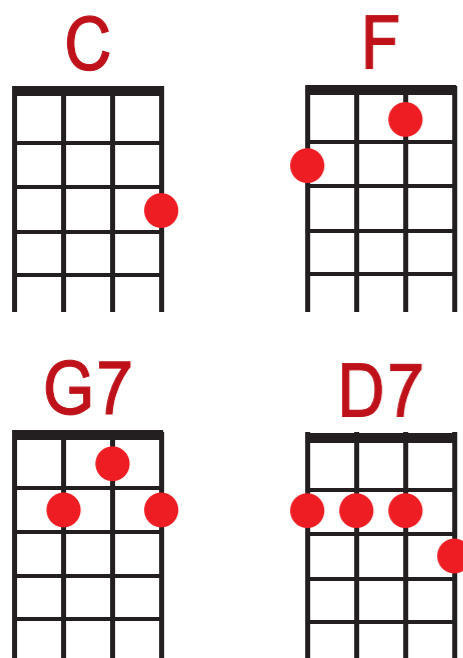

It's So Easy

by Buddy Holly & Norman Petty

Written by Buddy Holly and Norman Petty and recorded at Petty Studios in Clovis, New Mexico during the Summer of 1958. Petty was Holly's producer and manager. This was the last single Holly recorded with The Crickets. In the last few months of his life, he moved to New York and began recording with more elaborate production techniques, including string sections. Buddy Holly was known for his innovative guitar riffs, but he didn't play lead guitar on this one. A session guitarist named Tommy Allsup did. Allsup also played in Holly's band on his last tour. Many of Holly's fans consider this one of his best songs, but it was never released as a single. Linda Ronstadt had a hit with this in 1977. Her version went to #5 on the US charts.

C G7 F G7
It's so easy to fall in love, **intro first 2 lines**

C F G7 C
It's so easy to fall in love

C G7 F G7
People tell me love's for fools,

C F G7 C
So here I go, breaking all of the rules

C F
It seems so easy (Seems so easy, Seems so easy)

C
Oh woh woh so doggone easy (doggone easy, doggone easy)

F
Umm-hmm, it seems so easy, (Seems so easy, Seems so easy, Seems so easy)

D7 G7
Where you're concerned, my heart has learned

C G7 F G7
It's so easy to fall in love,

C F G7 C
It's so easy to fall in love

C G7 F G7
It's so easy to fall in love,

C F G7 C
It's so easy to fall in love

end here

C G7 F G7
Look into your heart and see

C F G7 C
What your love book set apart for me