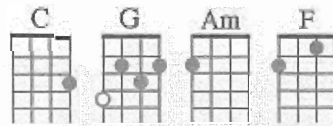

Let it Be

Lennon & McCartney

Intro: C G Am F C G F C

^C When I find myself in times of trouble,
^G

^{Am} Mother Mary comes to me.
^F

^C Speaking words of wisdom, let it be.
^G ^{F C}

^C And in my hour of darkness,
^G

^{Am} She is standing right in front of me,
^F

^C Speaking words of wisdom, let it be.
^G ^{F C}

^{Am} Let it be, let it be, let it be, let it be,
^G ^{F C}

^C Whisper words of wisdom, let it be.
^G ^{F C}

^C And when the broken hearted people,
^G

^{Am} Living in the world agree,
^F

^C There will be an answer, let it be.
^G ^{F C}

^C But though they may be parted,
^G

^{Am} There is still a chance that they will see,
^F

(2X:) F // C // G / F / C /
(Solo over verse chords)

^C And when the night is cloudy,
^G
^{Am} There is still a light that shines on me,
^F
^C Shine on till tomorrow, let it be.
^G ^{F C}

^C I wake up to the sound of music,
^G