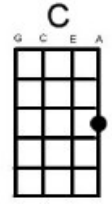

The Letter Box Tops

Hear this song at: <http://www.youtube.com/watch?v=BQaUs5J2wdI> (play along in this key)

From: Richard G's Ukulele Songbook www.scorpex.net/Uke

[Am] Gimme a ticket for an [F] aeroplane
[Am/C] Ain't got time to take a [D7] fast train
[Am] Lonely days are gone [F] I'm a-goin' home
Cause my [E7] baby just wrote me a [Am] letter
[Am] I don't care how much money I [F] gotta spend
[Am/C] Got to get back to my [D7] baby again
[Am] Lonely days are gone [F] I'm a-goin' home
My [E7] baby just wrote me a [Am] letter
Well she [C] wrote me a [G] letter
Said she [F] couldn't [C] live with[G]out me no more
[C] Listen mister [G] can't you see I [F] got to get [C] back
To my [G] baby once more [E7] anyway...

[Am] Gimme a ticket for an [F] aeroplane
[Am/C] Ain't got time to take a [D7] fast train
[Am] Lonely days are gone [F] I'm a-goin' home
My [E7] baby just wrote me a [Am] letter
Well she [C] wrote me a [G] letter
Said she [F] couldn't [C] live with[G]out me no more
[C] Listen mister [G] can't you see I [F] got to get [C] back
To my [G] baby once more [E7] anyway...