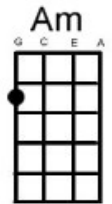

The Letter Box Tops

Hear this song at: <http://www.youtube.com/watch?v=BQaUs5J2wdI> (play along in this key)

From: Richard G's Ukulele Songbook www.scorpex.net/Uke

[Am] Gimme a ticket for an [F] aeroplane
[Am/C] Ain't got time to take a [D7] fast train
[Am] Lonely days are gone [F] I'm a-goin' home
Cause my [E7] baby just wrote me a [Am] letter
[Am] I don't care how much money I [F] gotta spend
[Am/C] Got to get back to my [D7] baby again
[Am] Lonely days are gone [F] I'm a-goin' home
My [E7] baby just wrote me a [Am] letter
Well she [C] wrote me a [G] letter
Said she [F] couldn't [C] live with[G]out me no more
[C] Listen mister [G] can't you see I [F] got to get [C] back
To my [G] baby once more [E7] anyway...

[Am] Gimme a ticket for an [F] aeroplane
[Am/C] Ain't got time to take a [D7] fast train
[Am] Lonely days are gone [F] I'm a-goin' home
My [E7] baby just wrote me a [Am] letter
Well she [C] wrote me a [G] letter
Said she [F] couldn't [C] live with[G]out me no more
[C] Listen mister [G] can't you see I [F] got to get [C] back
To my [G] baby once more [E7] anyway...