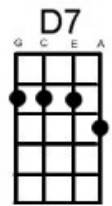

The Letter Box Tops

Hear this song at: <http://www.youtube.com/watch?v=BQaUs5J2wdI> (play along in this key)

From: Richard G's Ukulele Songbook www.scorpex.net/Uke

[Am] Gimme a ticket for an [F] aeroplane
[Am/C] Ain't got time to take a [D7] fast train
[Am] Lonely days are gone [F] I'm a-goin' home
Cause my [E7] baby just wrote me a [Am] letter
[Am] I don't care how much money I [F] gotta spend
[Am/C] Got to get back to my [D7] baby again
[Am] Lonely days are gone [F] I'm a-goin' home
My [E7] baby just wrote me a [Am] letter
Well she [C] wrote me a [G] letter
Said she [F] couldn't [C] live with[G]out me no more
[C] Listen mister [G] can't you see I [F] got to get [C] back
To my [G] baby once more [E7] anyway...

[Am] Gimme a ticket for an [F] aeroplane
[Am/C] Ain't got time to take a [D7] fast train
[Am] Lonely days are gone [F] I'm a-goin' home
My [E7] baby just wrote me a [Am] letter
Well she [C] wrote me a [G] letter
Said she [F] couldn't [C] live with[G]out me no more
[C] Listen mister [G] can't you see I [F] got to get [C] back
To my [G] baby once more [E7] anyway...