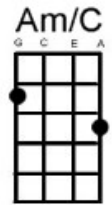

The Letter Box Tops

Hear this song at: <http://www.youtube.com/watch?v=BQaUs5J2wdI> (play along in this key)

From: Richard G's Ukulele Songbook www.scorpex.net/Uke

[Am] Gimme a ticket for an [F] aeroplane
[Am/C] Ain't got time to take a [D7] fast train
[Am] Lonely days are gone [F] I'm a-goin' home
Cause my [E7] baby just wrote me a [Am] letter
[Am] I don't care how much money I [F] gotta spend
[Am/C] Got to get back to my [D7] baby again
[Am] Lonely days are gone [F] I'm a-goin' home
My [E7] baby just wrote me a [Am] letter
Well she [C] wrote me a [G] letter
Said she [F] couldn't [C] live with[G]out me no more
[C] Listen mister [G] can't you see I [F] got to get [C] back
To my [G] baby once more [E7] anyway...

[Am] Gimme a ticket for an [F] aeroplane
[Am/C] Ain't got time to take a [D7] fast train
[Am] Lonely days are gone [F] I'm a-goin' home
My [E7] baby just wrote me a [Am] letter
Well she [C] wrote me a [G] letter
Said she [F] couldn't [C] live with[G]out me no more
[C] Listen mister [G] can't you see I [F] got to get [C] back
To my [G] baby once more [E7] anyway...