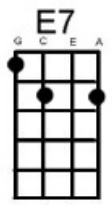

The Letter Box Tops

Hear this song at: <http://www.youtube.com/watch?v=BQaUs5J2wdI> (play along in this key)

From: Richard G's Ukulele Songbook www.scorpex.net/Uke

[Am] Gimme a ticket for an [F] aeroplane
[Am/C] Ain't got time to take a [D7] fast train
[Am] Lonely days are gone [F] I'm a-goin' home
Cause my [E7] baby just wrote me a [Am] letter
[Am] I don't care how much money I [F] gotta spend
[Am/C] Got to get back to my [D7] baby again
[Am] Lonely days are gone [F] I'm a-goin' home
My [E7] baby just wrote me a [Am] letter
Well she [C] wrote me a [G] letter
Said she [F] couldn't [C] live with[G]out me no more
[C] Listen mister [G] can't you see I [F] got to get [C] back
To my [G] baby once more [E7] anyway...

[Am] Gimme a ticket for an [F] aeroplane
[Am/C] Ain't got time to take a [D7] fast train
[Am] Lonely days are gone [F] I'm a-goin' home
My [E7] baby just wrote me a [Am] letter
Well she [C] wrote me a [G] letter
Said she [F] couldn't [C] live with[G]out me no more
[C] Listen mister [G] can't you see I [F] got to get [C] back
To my [G] baby once more [E7] anyway...