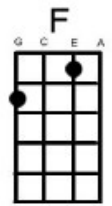

The Letter Box Tops

Hear this song at: <http://www.youtube.com/watch?v=BQaUs5J2wdI> (play along in this key)

From: Richard G's Ukulele Songbook www.scorpex.net/Uke

[Am] Gimme a ticket for an [F] aeroplane
[Am/C] Ain't got time to take a [D7] fast train
[Am] Lonely days are gone [F] I'm a-goin' home
Cause my [E7] baby just wrote me a [Am] letter
[Am] I don't care how much money I [F] gotta spend
[Am/C] Got to get back to my [D7] baby again
[Am] Lonely days are gone [F] I'm a-goin' home
My [E7] baby just wrote me a [Am] letter
Well she [C] wrote me a [G] letter
Said she [F] couldn't [C] live with[G]out me no more
[C] Listen mister [G] can't you see I [F] got to get [C] back
To my [G] baby once more [E7] anyway...

[Am] Gimme a ticket for an [F] aeroplane
[Am/C] Ain't got time to take a [D7] fast train
[Am] Lonely days are gone [F] I'm a-goin' home
My [E7] baby just wrote me a [Am] letter
Well she [C] wrote me a [G] letter
Said she [F] couldn't [C] live with[G]out me no more
[C] Listen mister [G] can't you see I [F] got to get [C] back
To my [G] baby once more [E7] anyway...