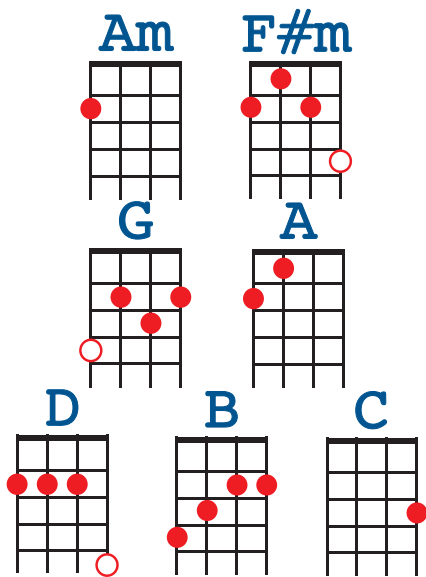

Intro Am / F#m / Am / F#m

You know that it would be untrue

You know that I would be a liar

If I was to say to you

Girl, we couldn't get much higher

Come on baby, Light my fire

Come on baby, Light my fire

Try to set the night on fire

The time to hesitate is through

No time to wallow in the mire

Try now we can only lose

And our love become a funeral pyre

Come on baby, Light my fire

Come on baby, Light my fire

Try to set the night on fire

Try to set the night on fire

Try to set the night on fire

Try to set the night on fire