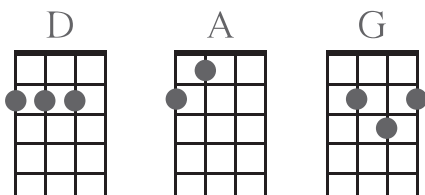

NEIL YOUNG

D /// A /// G /// D ///
 Bm /// G /// A /// ///
 D /// A /// G /// D ///
 Bm /// A /// D /// ///

D A G D
 We've been through some things together,
 Bm G A
 With trunks of memories still to come
 D A G D
 We found things to do in stormy weather
 Bm A D
 Long may you run

D (Dsus2 or D5 or Dsus4) D

Chorus

D A G D
 Long may you run, long may you run,
 Bm G A
 Although these changes have come
 D A
 With your chrome heart shinin'
 G D Bm A D G Bb D
 in the sun, long may you run

D A G D
 Well it was back in Blind River in 1962
 Bm G A
 When I last saw you alive
 D A G D
 But we missed that shift on the long decline
 Bm A D
 Long may you run

D (Dsus2 or D5 or Dsus4) D

Chorus

D A G D
 Maybe the Beach Boys have got you now
 Bm G A
 With those waves singin' "Caroline No"
 D A G D
 Rollin' down that empty ocean road,
 Bm A D
 Gettin' to the surf on time

D (Dsus2 or D5 or Dsus4) D

Final Chorus without

D "Color Chords"