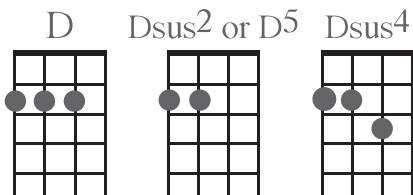

NEIL YOUNG

D /// A /// G /// D ///
 Bm /// G /// A /// ///
 D /// A /// G /// D ///
 Bm /// A /// D /// ///

D A G D
 We've been through some things together,
 Bm G A
 With trunks of memories still to come
 D A G D
 We found things to do in stormy weather
 Bm A D
 Long may you run

D (Dsus2 or D5 or Dsus4) D

Chorus

D A G D
 Long may you run, long may you run,
 Bm G A
 Although these changes have come
 D A
 With your chrome heart shinin'
 G D Bm A D G Bb D
 in the sun, long may you run

D A G D
 Well it was back in Blind River in 1962
 Bm G A
 When I last saw you alive
 D A G D
 But we missed that shift on the long decline
 Bm A D
 Long may you run

D (Dsus2 or D5 or Dsus4) D

Chorus

D A G D
 Maybe the Beach Boys have got you now
 Bm G A
 With those waves singin' "Caroline No"
 D A G D
 Rollin' down that empty ocean road,
 Bm A D
 Gettin' to the surf on time

D (Dsus2 or D5 or Dsus4) D

Final Chorus without

D "Color Chords"