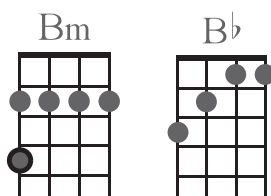

NEIL YOUNG

D /// A /// G /// D ///
 Bm /// G /// A /// ///
 D /// A /// G /// D ///
 Bm /// A /// D /// ///

D A G D
 We've been through some things together,
 Bm G A
 With trunks of memories still to come
 D A G D
 We found things to do in stormy weather
 Bm A D
 Long may you run

D (Dsus2 or D5 or Dsus4) D

Chorus

D A G D
 Long may you run, long may you run,
 Bm G A
 Although these changes have come
 D A
 With your chrome heart shinin'
 G D Bm A D G Bb D
 in the sun, long may you run

D A G D
 Well it was back in Blind River in 1962
 Bm G A
 When I last saw you alive
 D A G D
 But we missed that shift on the long decline
 Bm A D
 Long may you run

D (Dsus2 or D5 or Dsus4) D

Chorus

D A G D
 Maybe the Beach Boys have got you now
 Bm G A
 With those waves singin' "Caroline No"
 D A G D
 Rollin' down that empty ocean road,
 Bm A D
 Gettin' to the surf on time

D (Dsus2 or D5 or Dsus4) D

Final Chorus without

D "Color Chords"