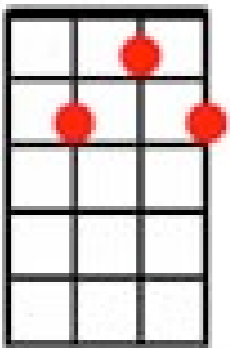

You're A Grand Old Flag / Yankee Doodle Boy (Medley)

(George M. Cohan)

Chords
used in
this song:

Cmaj

G7

D7

A7

Dmin

C

You're a grand old flag, you're a high-flying flag

G7

And forever in peace may you wave

C

You're the emblem of the land I love

D7

G7

The home of the free and the brave...

C

Ev'ry heart beats true 'neath the Red, White and Blue

A7

Dm

Where there's never a boast or brag

C

G7

Yankee Doodle came to London just to ride the ponies

D7

G7

C

I am that Yankee Doodle Boy