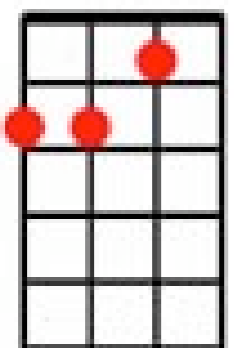

You're A Grand Old Flag / Yankee Doodle Boy (Medley)

(George M. Cohan)

Chords
used in
this song:

Cmaj

G7

D7

A7

Dmin

C

You're a grand old flag, you're a high-flying flag

G7

And forever in peace may you wave

C

You're the emblem of the land I love

D7

G7

The home of the free and the brave...

C

Ev'ry heart beats true 'neath the Red, White and Blue

A7

Dm

Where there's never a boast or brag

C

G7

Yankee Doodle came to London just to ride the ponies

D7

G7

C

I am that Yankee Doodle Boy