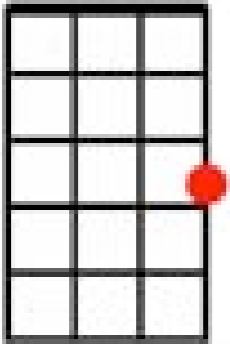

You're A Grand Old Flag / Yankee Doodle Boy (Medley)

(George M. Cohan)

Chords
used in
this song:

Cmaj

G7

D7

A7

Dmin

C

You're a grand old flag, you're a high-flying flag

G7

And forever in peace may you wave

C

You're the emblem of the land I love

D7

G7

The home of the free and the brave...

C

Ev'ry heart beats true 'neath the Red, White and Blue

A7

Dm

Where there's never a boast or brag

C

G7

Yankee Doodle came to London just to ride the ponies

D7

G7

C

I am that Yankee Doodle Boy