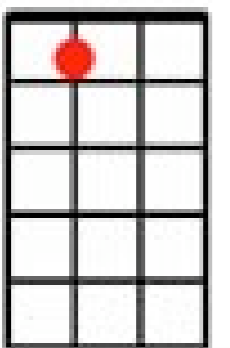

You're A Grand Old Flag / Yankee Doodle Boy (Medley)

(George M. Cohan)

Chords
used in
this song:

Cmaj

G7

D7

A7

Dmin

C

You're a grand old flag, you're a high-flying flag

G7

And forever in peace may you wave

C

You're the emblem of the land I love

D7

G7