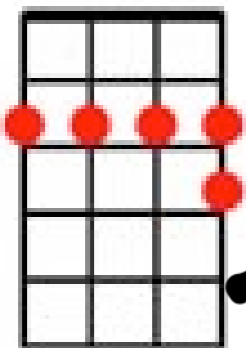

You're A Grand Old Flag / Yankee Doodle Boy (Medley)

(George M. Cohan)

Chords
used in
this song:

Cmaj

G7

D7

A7

Dmin

C

You're a grand old flag, you're a high-flying flag

G7

And forever in peace may you wave

C

You're the emblem of the land I love

D7

G7

The home of the free and the brave...

C

Ev'ry heart beats true 'neath the Red, White and Blue

A7

Dm

Where there's never a boast or brag

C

G7

Yankee Doodle came to London just to ride the ponies

D7

G7

C

I am that Yankee Doodle Boy