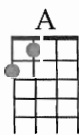

Paint It Black

1966

"We were in Fiji for about 3 days. They make sitars and all sorts of Indian stuff. Sitar's are made out of watermelons or pumpkins or something smashed so they go hard. They're very brittle and you have to be careful how you handle them. We had the sitars, we thought we'd try them out in the studio. To get the right sound on Paint It Black we found the sitar fitted perfectly. We tried a guitar but you can't bend it enough."

- Keith Richards -

PUKA

HALLOWEEN 2011

Dm A
I SEE A RED DOOR AND I WANT IT PAINTED BLACK
Dm A
NO COLORS ANYMORE, I WANT THEM TO TURN BLACK
Dm C F C Dm
I SEE THE GIRLS WALK BY DRESSED IN THEIR SUMMER CLOTHES
Dm C F C G A
I HAVE TO TURN MY HEAD UNTIL MY DARKNESS GOES

Dm A
I SEE A LINE OF CARS AND THEY'RE ALL PAINTED BLACK
Dm A
WITH FLOWERS AND MY LOVE, BOTH NEVER TO COME BACK
Dm C F C Dm
I SEE PEOPLE TURN THEIR HEADS AND QUICKLY LOOK AWAY
Dm C F C G A
LIKE A NEW BORN BABY, IT JUST HAPPENS EVERY DAY