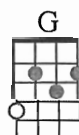

Paint It Black

1966

"We were in Fiji for about 3 days. They make sitars and all sorts of Indian stuff. Sitar's are made out of watermelons or pumpkins or something smashed so they go hard. They're very brittle and you have to be careful how you handle them. We had the sitars, we thought we'd try them out in the studio. To get the right sound on Paint It Black we found the sitar fitted perfectly. We tried a guitar but you can't bend it enough."

- Keith Richards -

PUKA

HALLOWEEN 2011

Dm A
I SEE A RED DOOR AND I WANT IT PAINTED BLACK
Dm A
NO COLORS ANYMORE, I WANT THEM TO TURN BLACK
Dm C F C Dm
I SEE THE GIRLS WALK BY DRESSED IN THEIR SUMMER CLOTHES
Dm C F C G A
I HAVE TO TURN MY HEAD UNTIL MY DARKNESS GOES

Dm A
I SEE A LINE OF CARS AND THEY'RE ALL PAINTED BLACK
Dm A
WITH FLOWERS AND MY LOVE, BOTH NEVER TO COME BACK
Dm C F C Dm
I SEE PEOPLE TURN THEIR HEADS AND QUICKLY LOOK AWAY
Dm C F C G A
LIKE A NEW BORN BABY, IT JUST HAPPENS EVERY DAY

Dm A
I SEE A RED DOOR AND I WANT IT PAINTED BLACK
Dm A
NO COLORS ANYMORE I WANT THEM TO TURN BLACK
Dm C F C Dm
I SEE THE GIRLS WALK BY DRESSED IN THEIR SUMMER CLOTHES
Dm C F C G A
I HAVE TO TURN MY HEAD UNTIL MY DARKNESS GOES