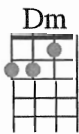

Paint It Black

1966

"We were in Fiji for about 3 days. They make sitars and all sorts of Indian stuff. Sitar's are made out of watermelons or pumpkins or something smashed so they go hard. They're very brittle and you have to be careful how you handle them. We had the sitars, we thought we'd try them out in the studio. To get the right sound on Paint It Black we found the sitar fitted perfectly. We tried a guitar but you can't bend it enough."

- Keith Richards -

PUKA

HALLOWEEN 2011

Dm A
I SEE A RED DOOR AND I WANT IT PAINTED BLACK
Dm A
NO COLORS ANYMORE, I WANT THEM TO TURN BLACK
Dm C F C Dm
I SEE THE GIRLS WALK BY DRESSED IN THEIR SUMMER CLOTHES
Dm C F C G A
I HAVE TO TURN MY HEAD UNTIL MY DARKNESS GOES

Dm A
I SEE A LINE OF CARS AND THEY'RE ALL PAINTED BLACK
Dm A
WITH FLOWERS AND MY LOVE, BOTH NEVER TO COME BACK
Dm C F C Dm
I SEE PEOPLE TURN THEIR HEADS AND QUICKLY LOOK AWAY
Dm C F C G A
LIKE A NEW BORN BABY, IT JUST HAPPENS EVERY DAY

Dm A
I SEE A RED DOOR AND I WANT IT PAINTED BLACK
Dm A
NO COLORS ANYMORE I WANT THEM TO TURN BLACK
Dm C F C Dm
I SEE THE GIRLS WALK BY DRESSED IN THEIR SUMMER CLOTHES
Dm C F C G A
I HAVE TO TURN MY HEAD UNTIL MY DARKNESS GOES