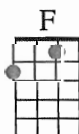

Paint It Black

1966

"We were in Fiji for about 3 days. They make sitars and all sorts of Indian stuff. Sitar's are made out of watermelons or pumpkins or something smashed so they go hard. They're very brittle and you have to be careful how you handle them. We had the sitars, we thought we'd try them out in the studio. To get the right sound on Paint It Black we found the sitar fitted perfectly. We tried a guitar but you can't bend it enough."

- Keith Richards -

PUKA

HALLOWEEN 2011

Dm A
I SEE A RED DOOR AND I WANT IT PAINTED BLACK
Dm A
NO COLORS ANYMORE, I WANT THEM TO TURN BLACK
Dm C F C Dm
I SEE THE GIRLS WALK BY DRESSED IN THEIR SUMMER CLOTHES
Dm C F C G A
I HAVE TO TURN MY HEAD UNTIL MY DARKNESS GOES

Dm A
I SEE A LINE OF CARS AND THEY'RE ALL PAINTED BLACK
Dm A
WITH FLOWERS AND MY LOVE, BOTH NEVER TO COME BACK
Dm C F C Dm
I SEE PEOPLE TURN THEIR HEADS AND QUICKLY LOOK AWAY
Dm C F C G A
LIKE A NEW BORN BABY, IT JUST HAPPENS EVERY DAY

Dm A
I SEE A RED DOOR AND I WANT IT PAINTED BLACK
Dm A
NO COLORS ANYMORE I WANT THEM TO TURN BLACK
Dm C F C Dm
I SEE THE GIRLS WALK BY DRESSED IN THEIR SUMMER CLOTHES
Dm C F C G A
I HAVE TO TURN MY HEAD UNTIL MY DARKNESS GOES